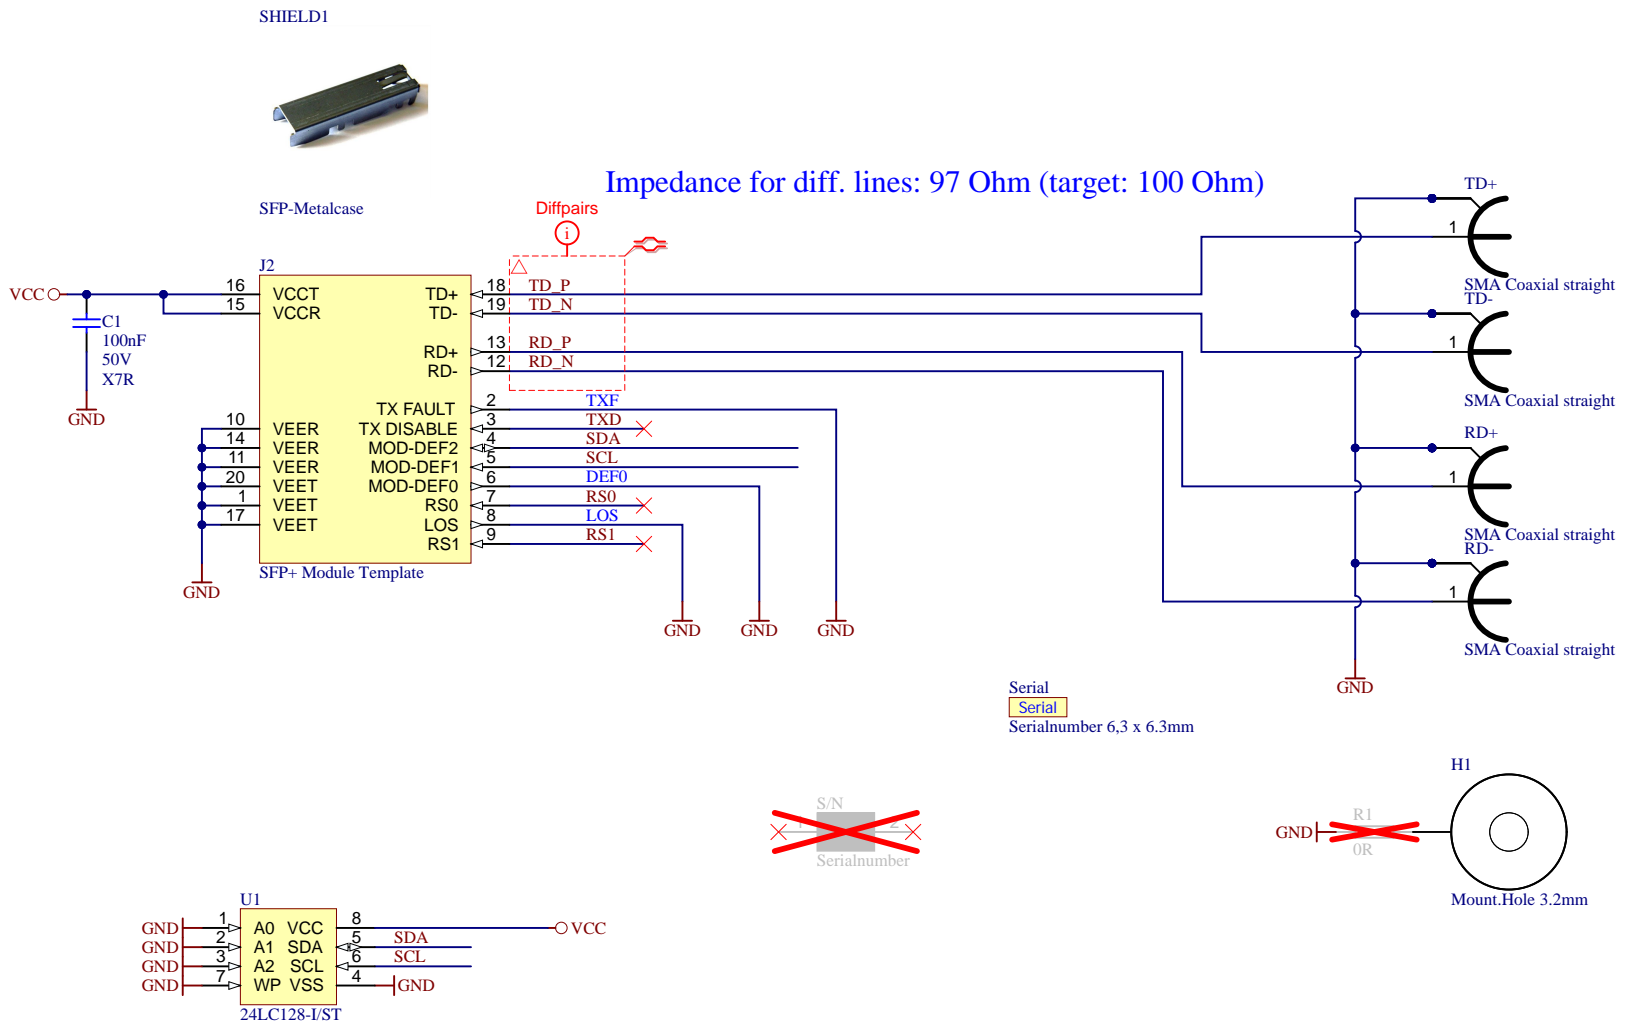

PM1

FIDU-DOT - small

PM2

FIDU-DOT - small

PM3

FIDU-DOT - small

- TP1
- TP2
- TP3
- TP4
- TP5
- TP6
- TP7
- TP8

- TP9
- TP10
- TP11
- TP12

Title: SFP to SMA adapter		
A4	Number: TE0422 Default	Rev. 02
Date: 2017-08-08	Copyright: Trenz Electronic GmbH / TT	Page1 of 1
Filename: TE0422.SchDoc		