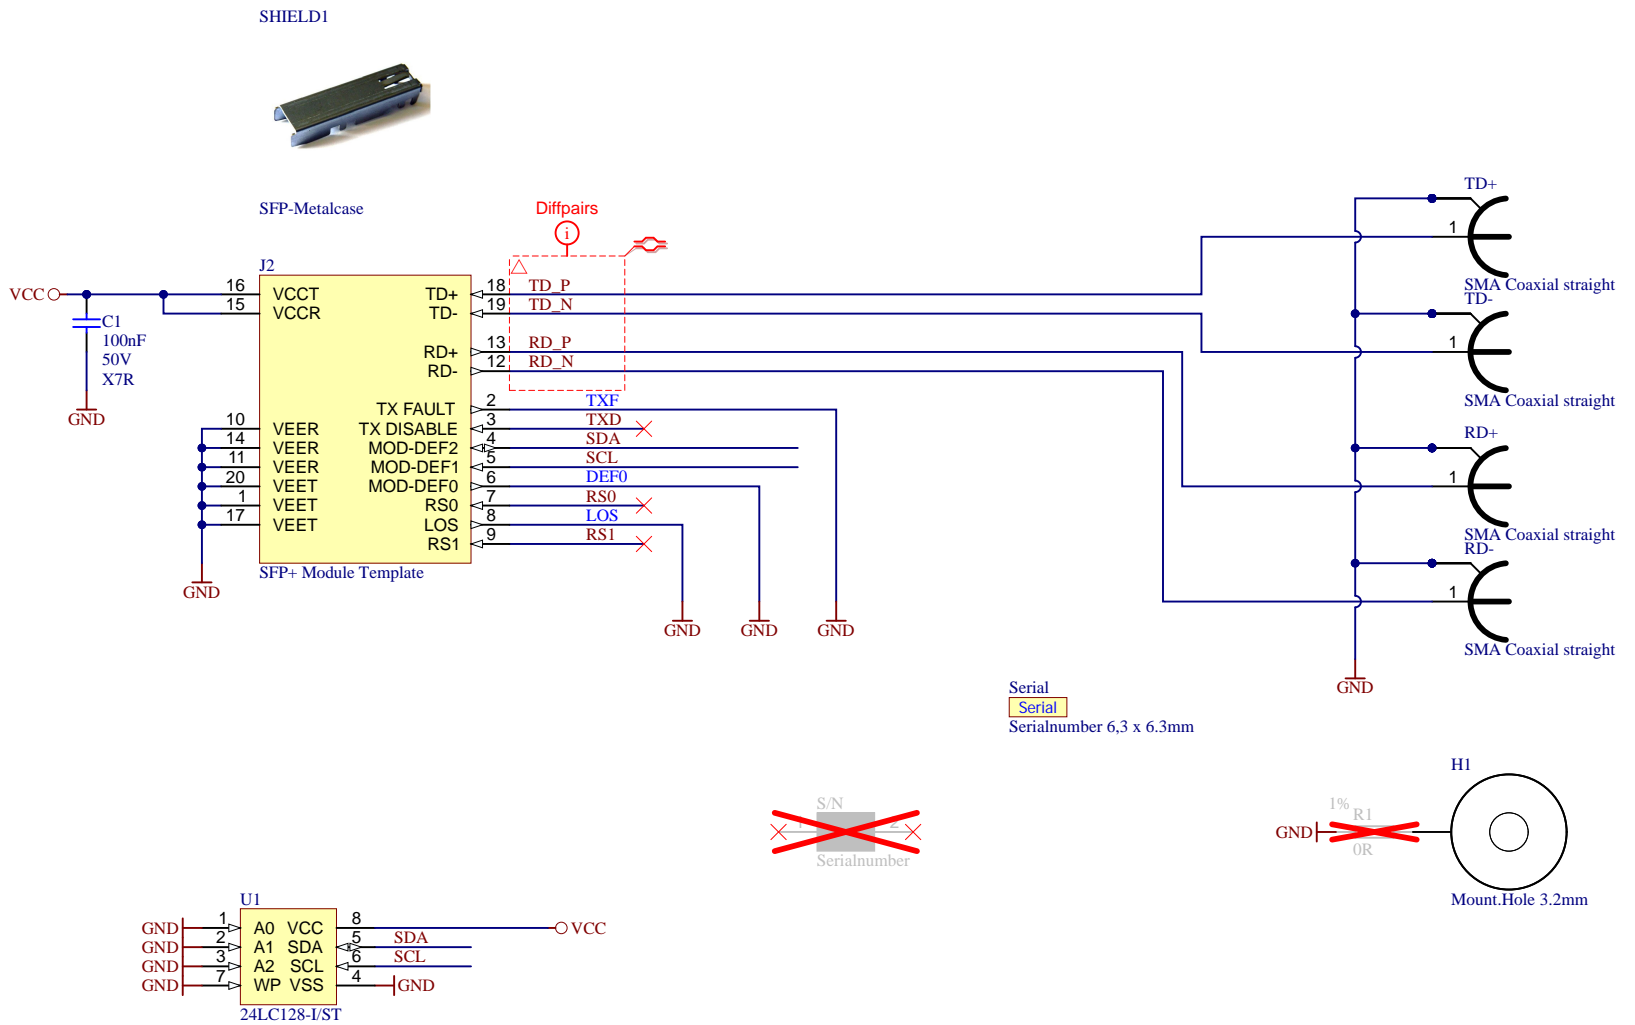

PM1

FIDU-DOT - small

PM2

FIDU-DOT - small

PM3

FIDU-DOT - small

- TP1
- TP2
- TP3
- TP4
- TP5
- TP6
- TP7
- TP8

- TP9
- TP10
- TP11
- TP12

| | | |
|---------------------------|---------------------------------------|------------|
| Title: SFP to SMA adapter | | |
| A4 | Number: TEC0106 Default | Rev. 01 |
| Date: 2018-02-02 | Copyright: Trenz Electronic GmbH / TT | Page1 of 1 |
| Filename: TEC0106.SchDoc | | |