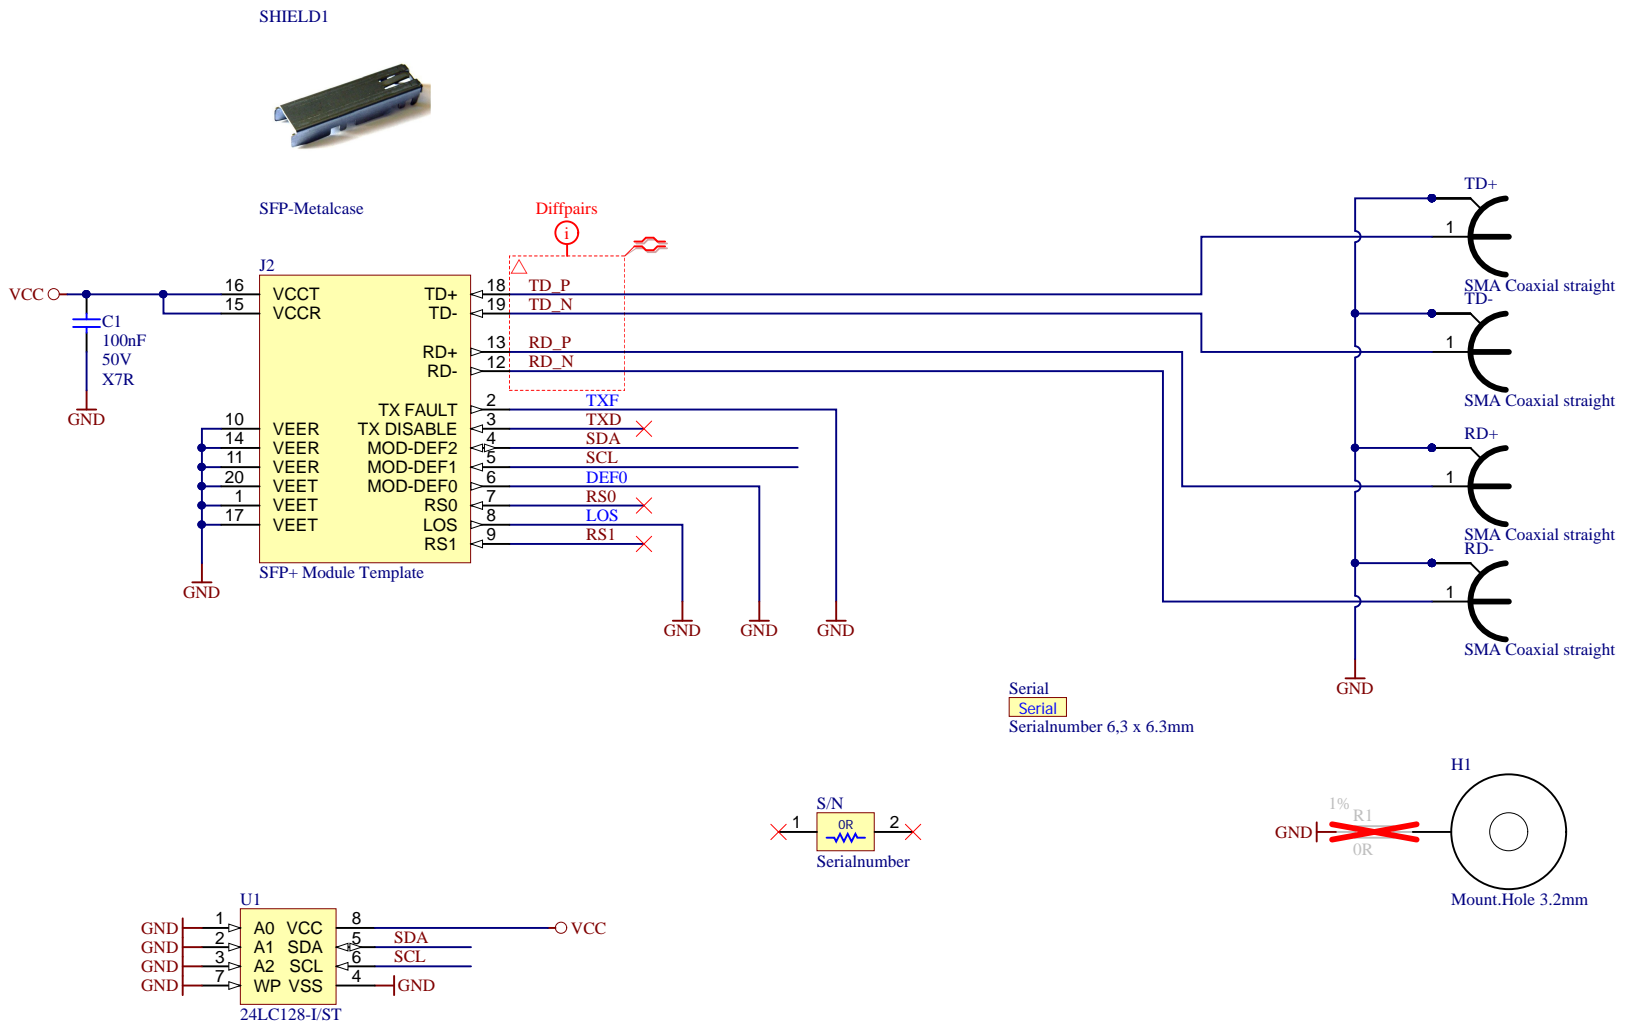

PM1

FIDU-DOT - small

PM2

FIDU-DOT - small

PM3

FIDU-DOT - small

- TP1
- TP2
- TP3
- TP4
- TP5
- TP6
- TP7
- TP8

- TP9
- TP10
- TP11
- TP12

Title: <b>SFP to SMA adapter</b>		
A4	Number: <b>TEC0106 Default</b>	Rev. <b>01</b>
Date: <b>2018-02-02</b>	Copyright: <b>Trenz Electronic GmbH / TT</b>	Page1 of 1
Filename: <b>TEC0106.SchDoc</b>		