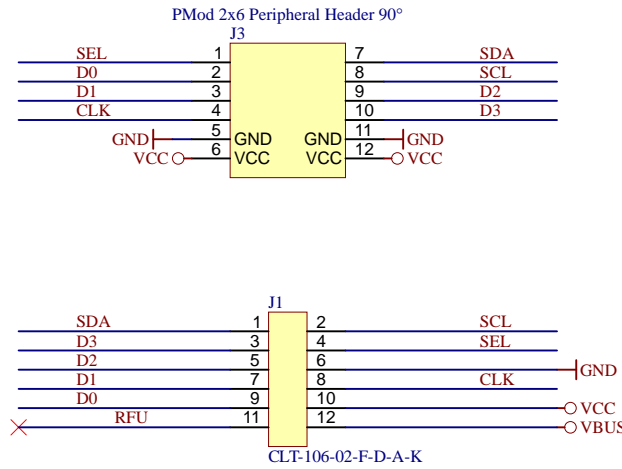

Cannot open file  
 A:\cruvi\PowerPoint\oshw\_lo  
 go.png. File does not exist.

LOGO1  
 TE Logo PRINT Layer  
 LOGO PRINT  
 MECH1  
 TE Address Overlay  
 LOGO ADDRESS

Serial1  
 Serial  
 Serialnumber 6,3 x 6,3mm

Assembly variant	Default
Created by	
Modified by	
Modified at	
SVN Revision	892

Title: CR00025		
A4	Number: CR00025 Default	Rev. 01
Date: 15.02.2021	Copyright: Trenz Electronic GmbH / TT	Page 1 of 1
Drawn by: AL	Filename: CR00025.SchDoc	