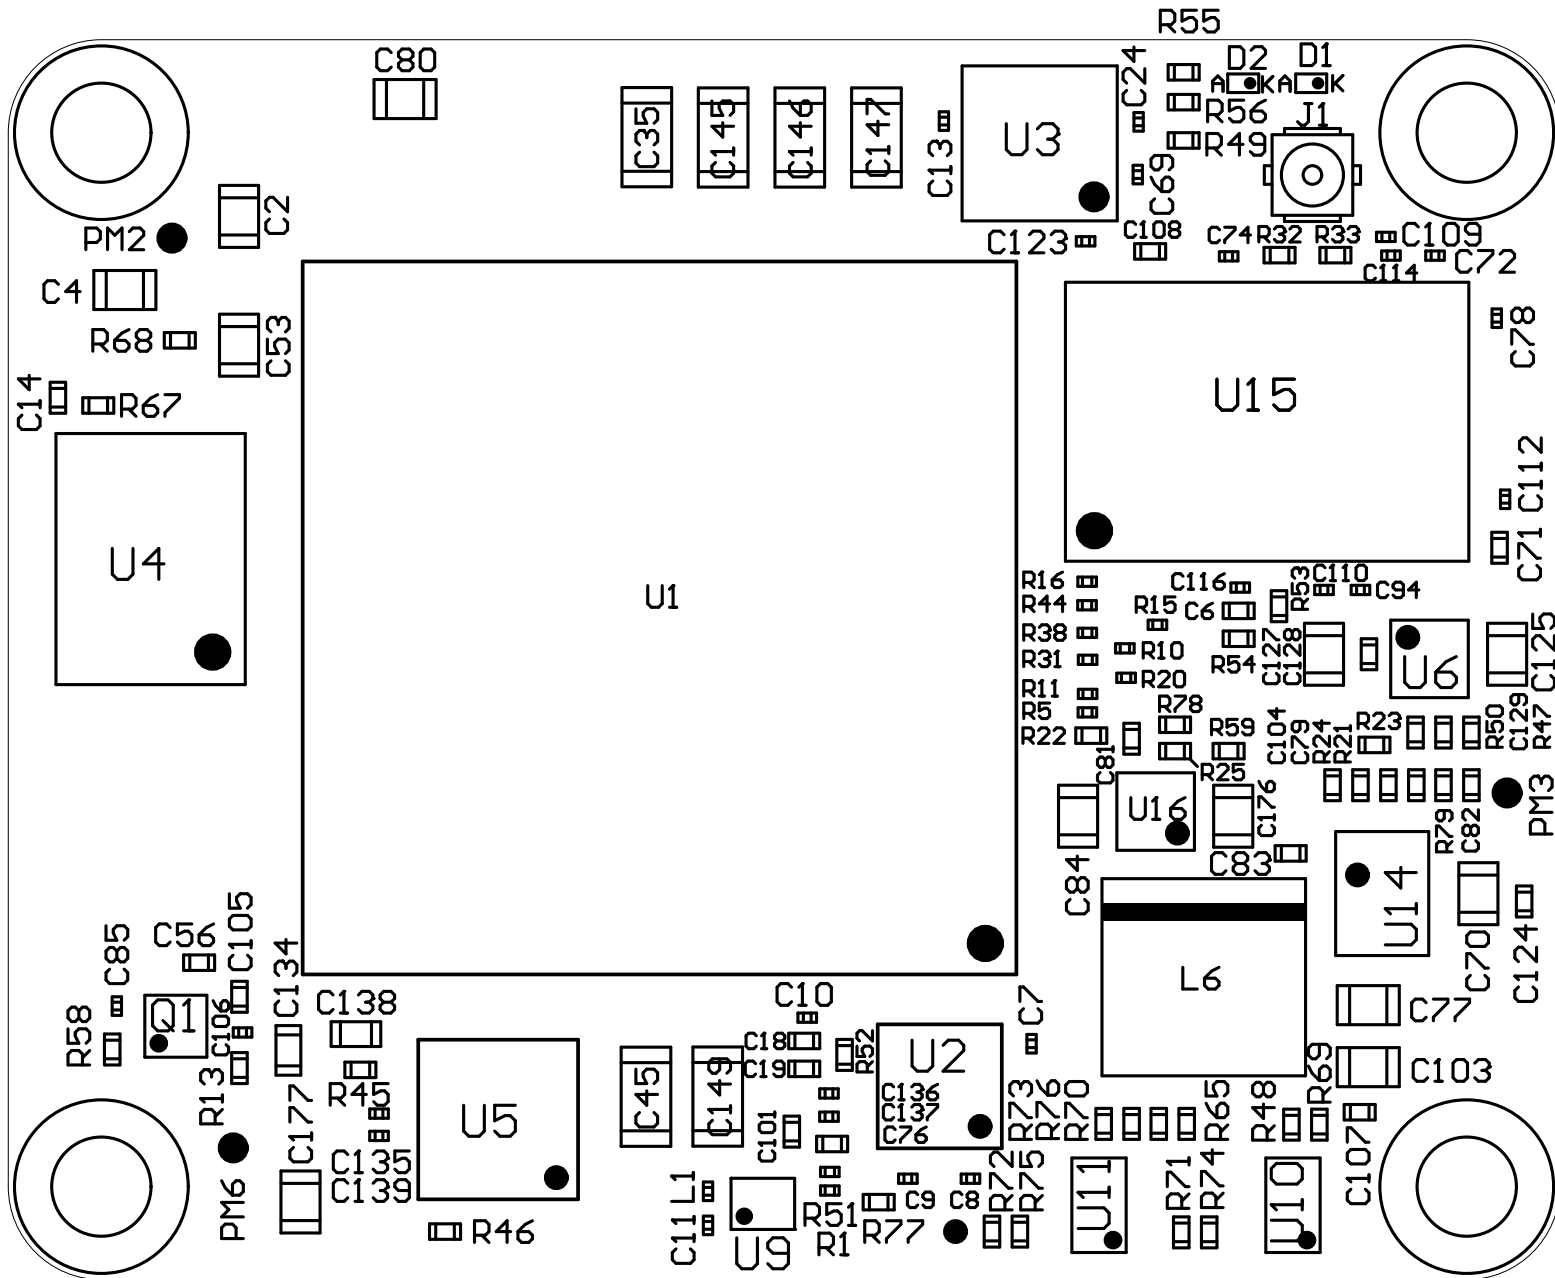

Variant name: TE0712-03-82C36-AW

Top View

TP25

Variant name: TE0712-03-82C36-AW

Bottom View