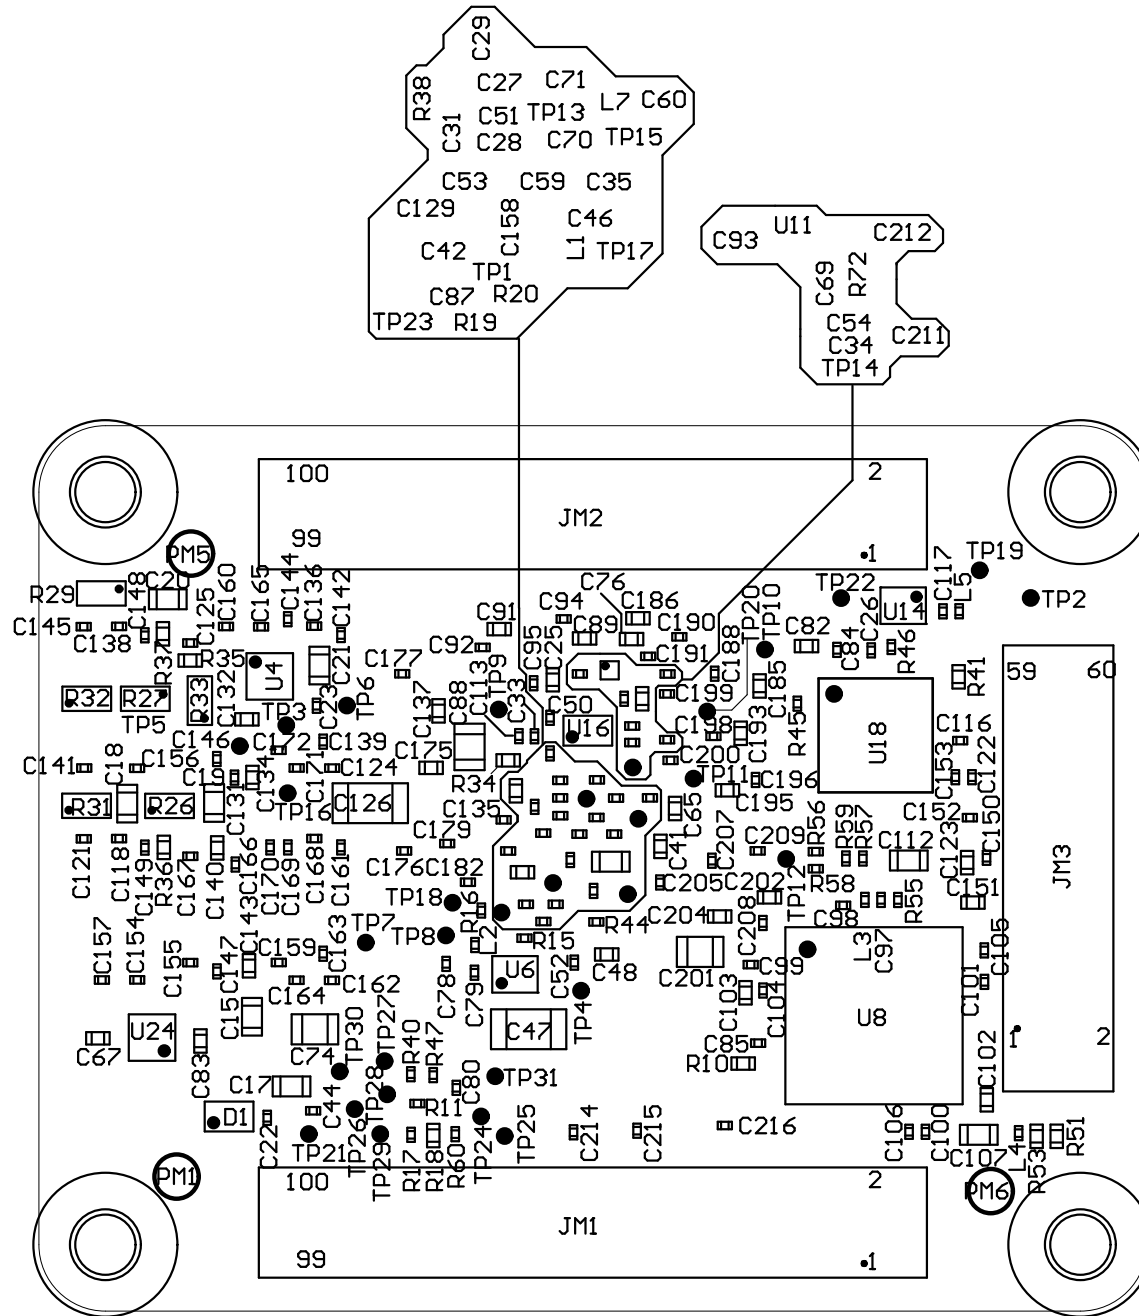

Variant name: TE0720-03-61Q42GAY

# Top View

Variant name: TE0720-03-61Q42GAY

Bottom View

Bottom View