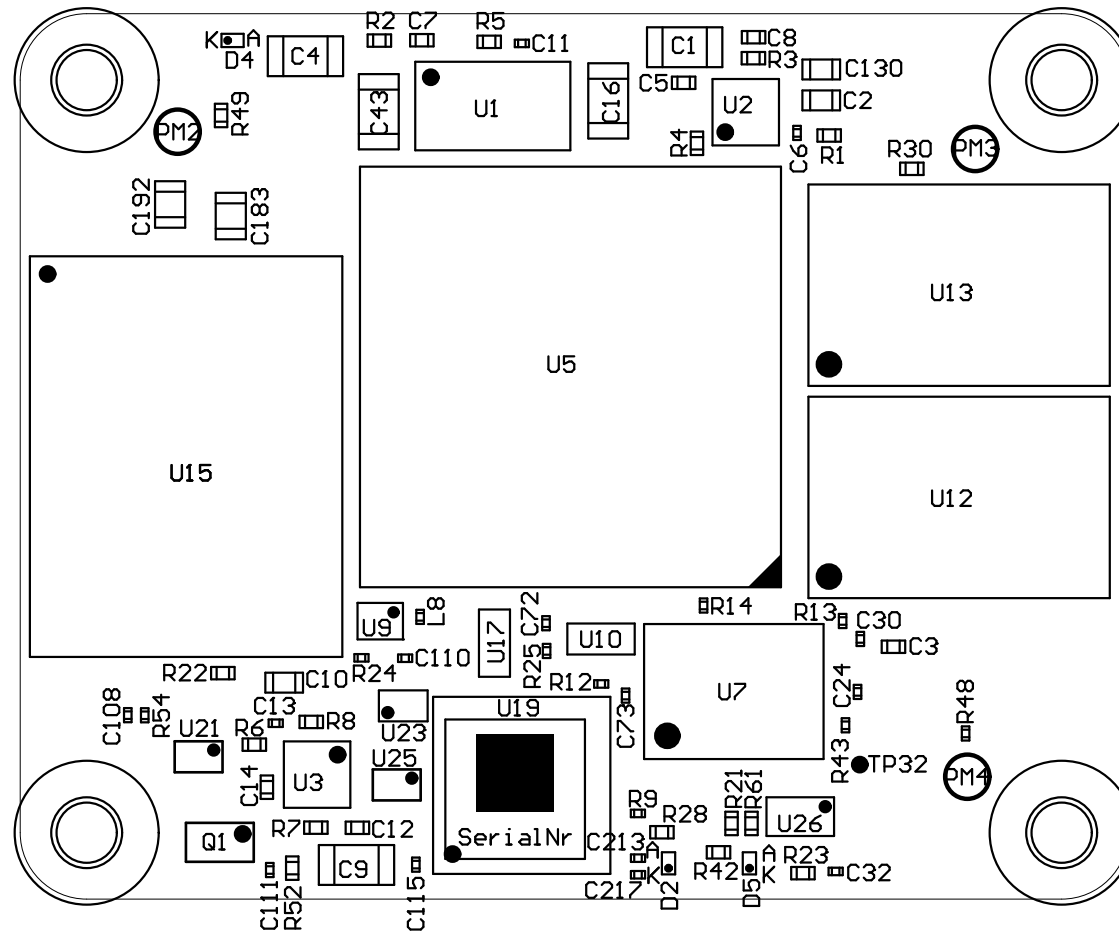

Variant name: TE0720-03-61Q42GAY

# Top View

Variant name: TE0720-03-61Q42GAY

Bottom View

Bottom View