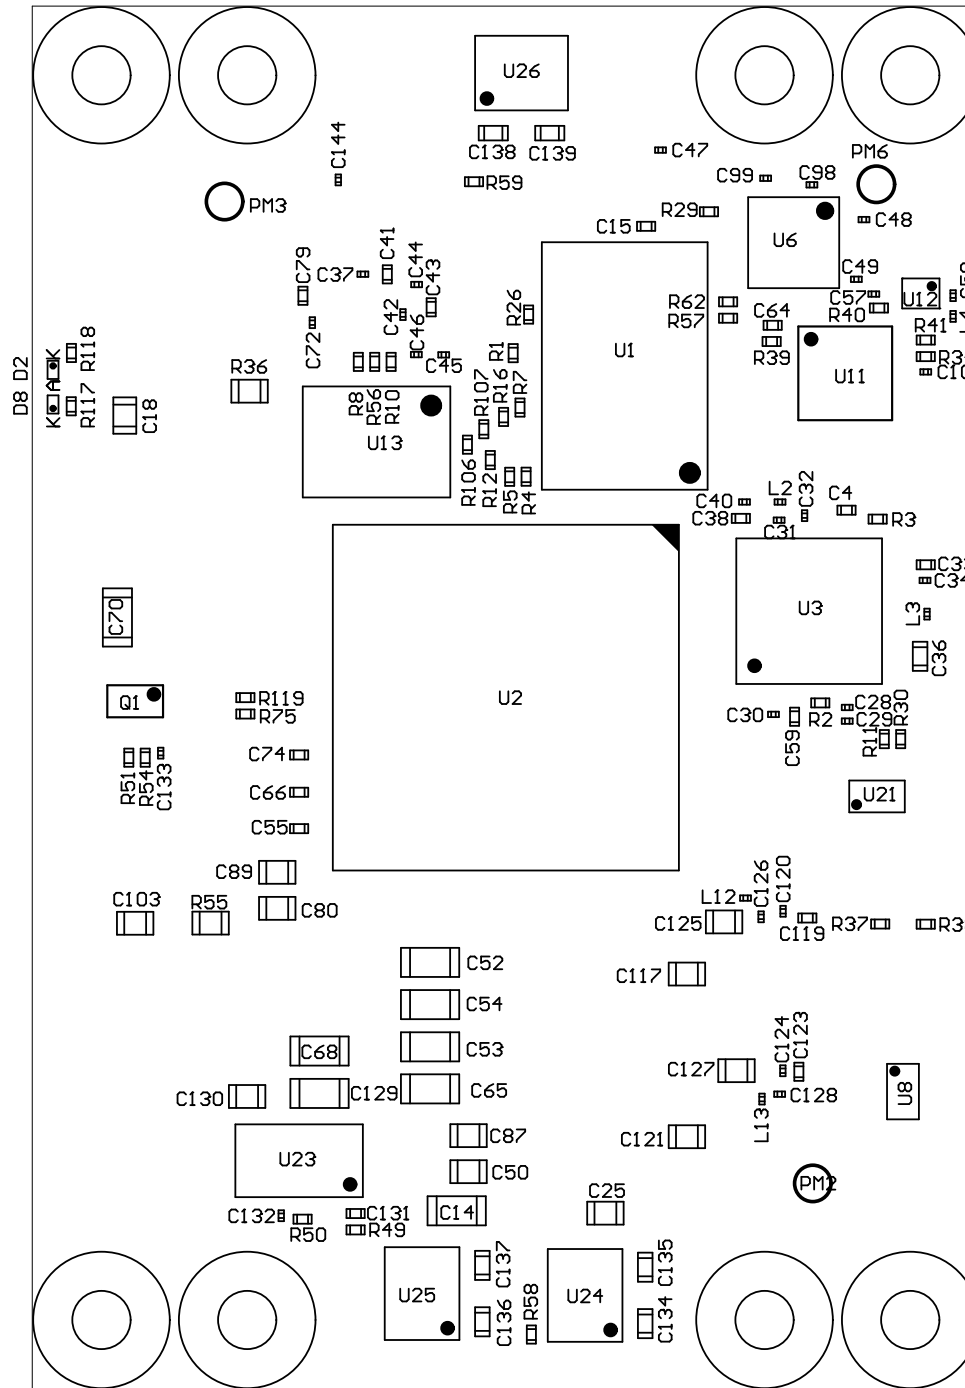

Variant name: TE0729-02-62165FM

Top View

Variant name: TE0729-02-62165FM

Bottom View