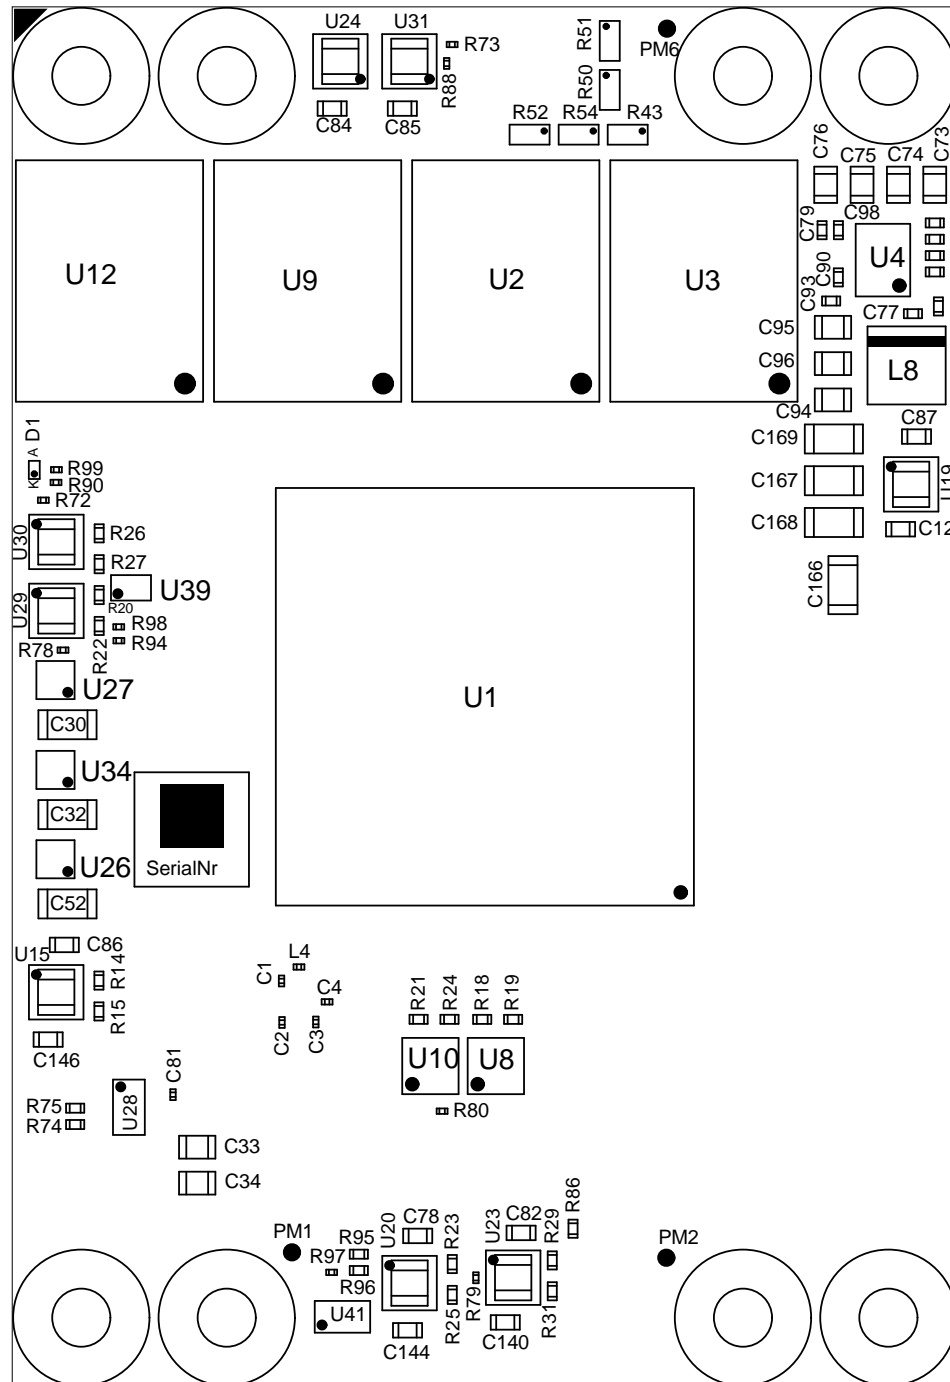

Variant name: TE0803-04-3BE11-AZ

Top View

Orientation
mark

Variant name: TE0803-04-3BE11-AZ

Bottom View