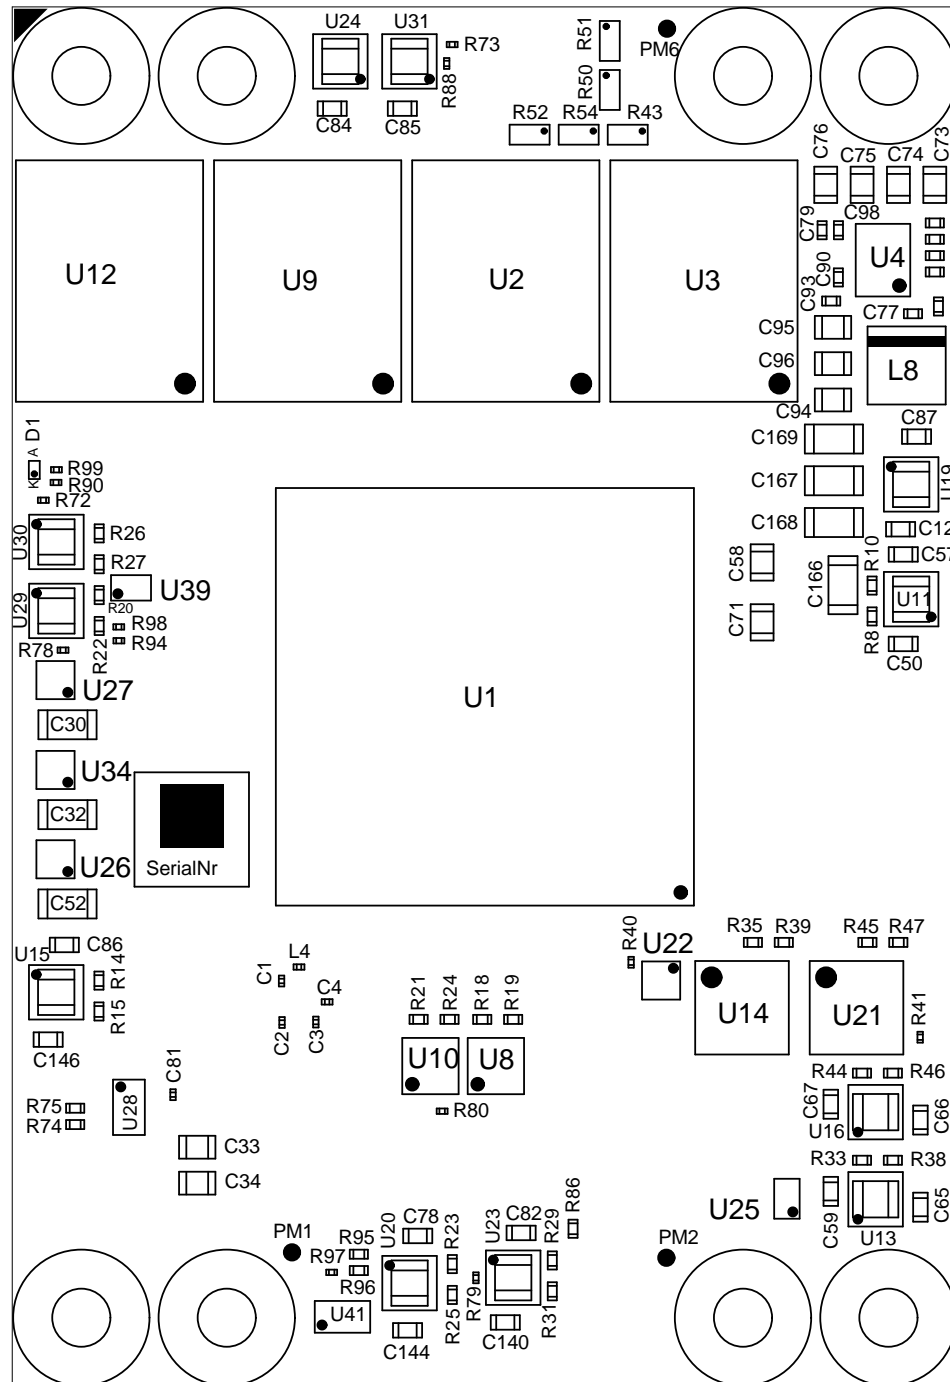

Variant name: TE0803-04-4DI21-L

# Top View

Orientation  
mark

Variant name: TE0803-04-4DI21-L

# Bottom View