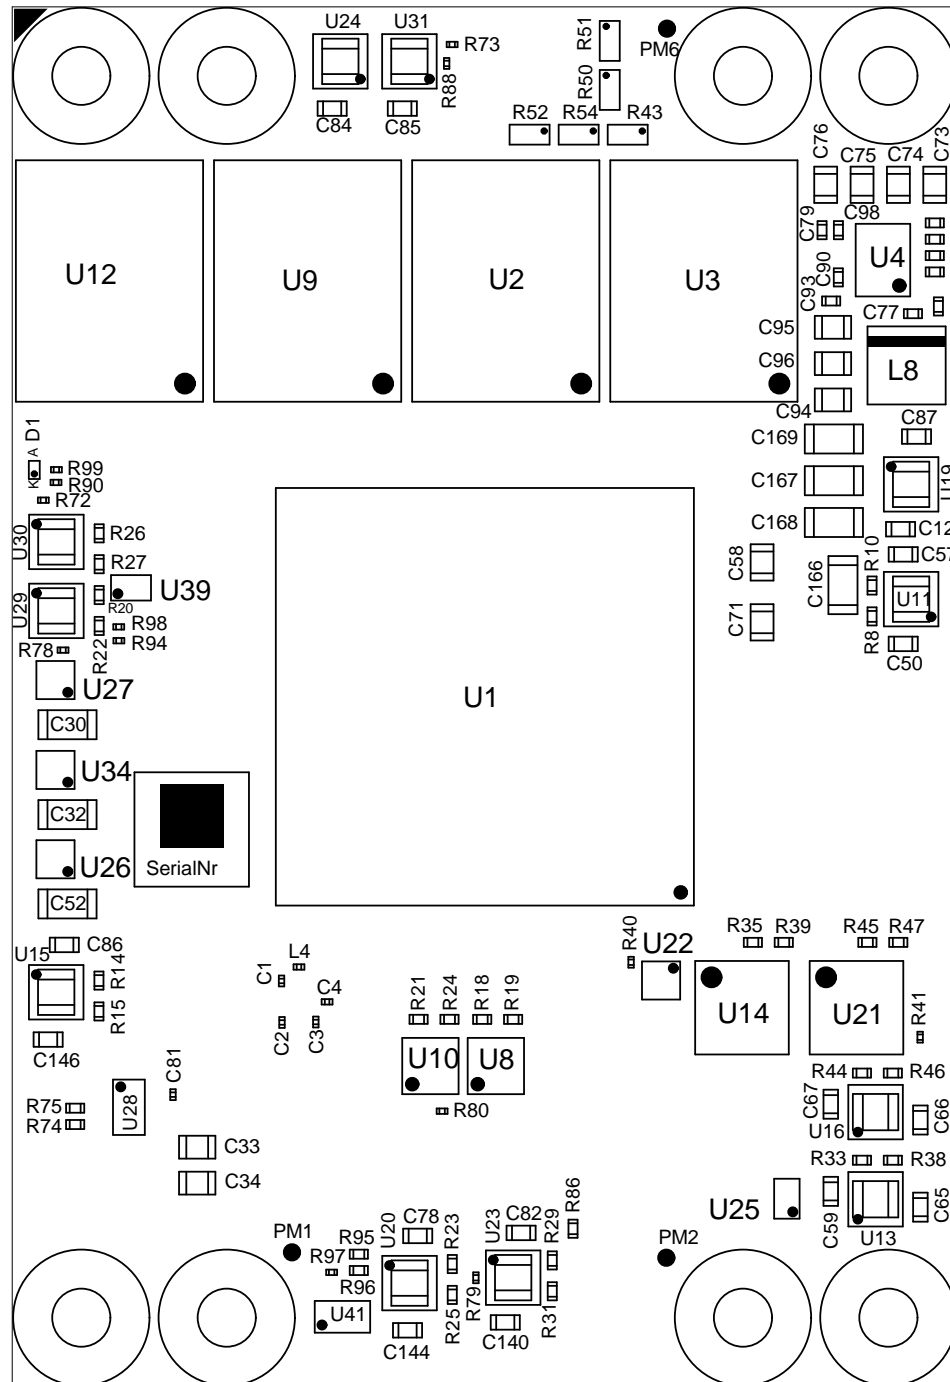

Variant name: TE0803-04-5DI21-AZ

Top View

Orientation
mark

Variant name: TE0803-04-5DI21-AZ

Bottom View