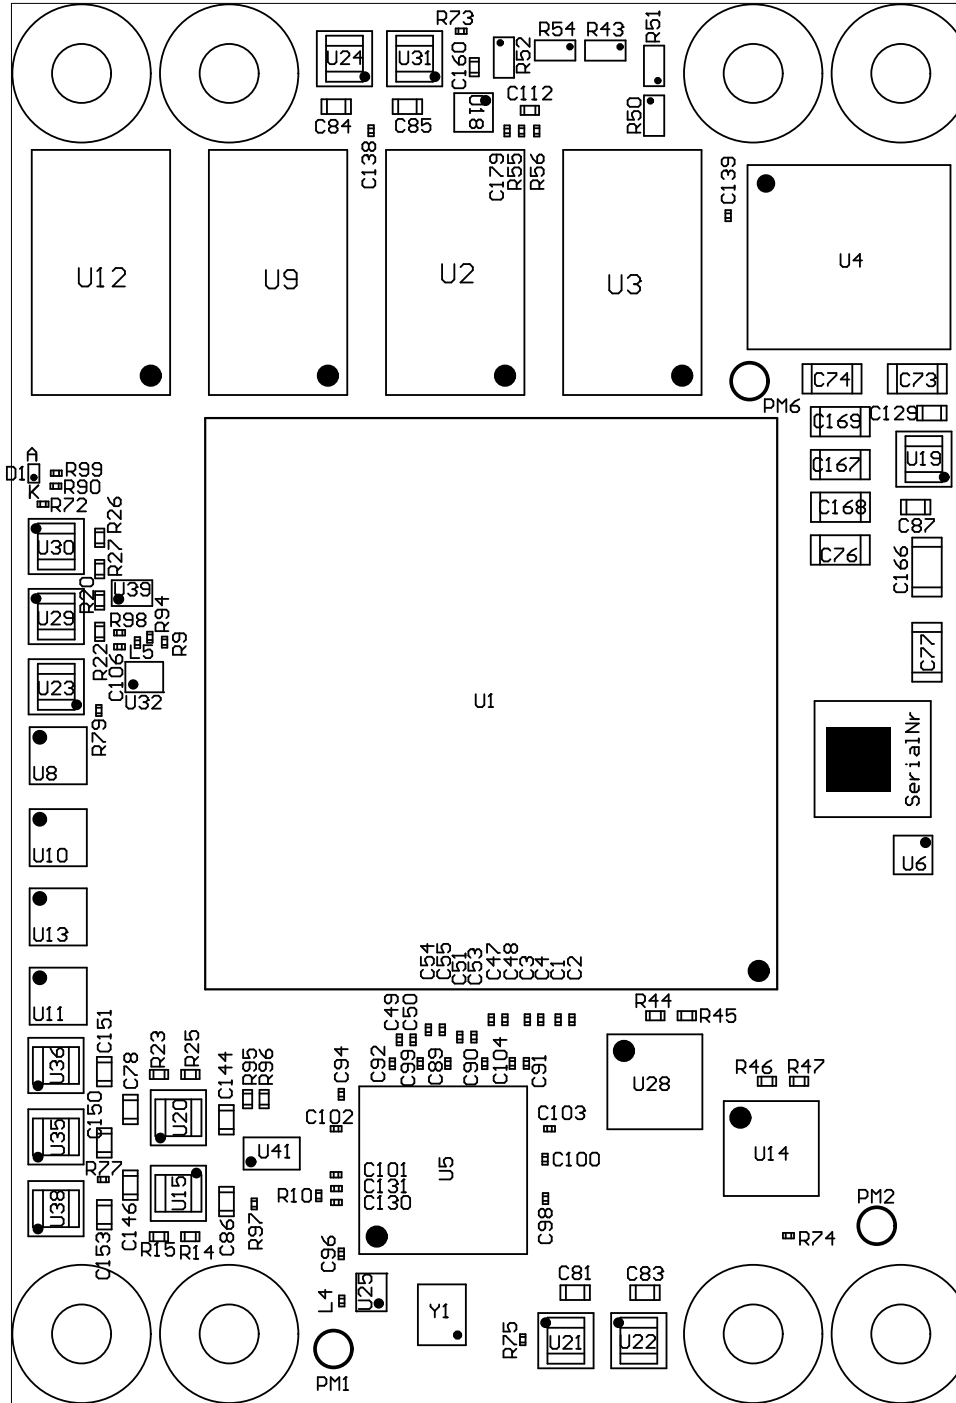

Top View

Variant name: TE0808-04-6BE21-L

Bottom View