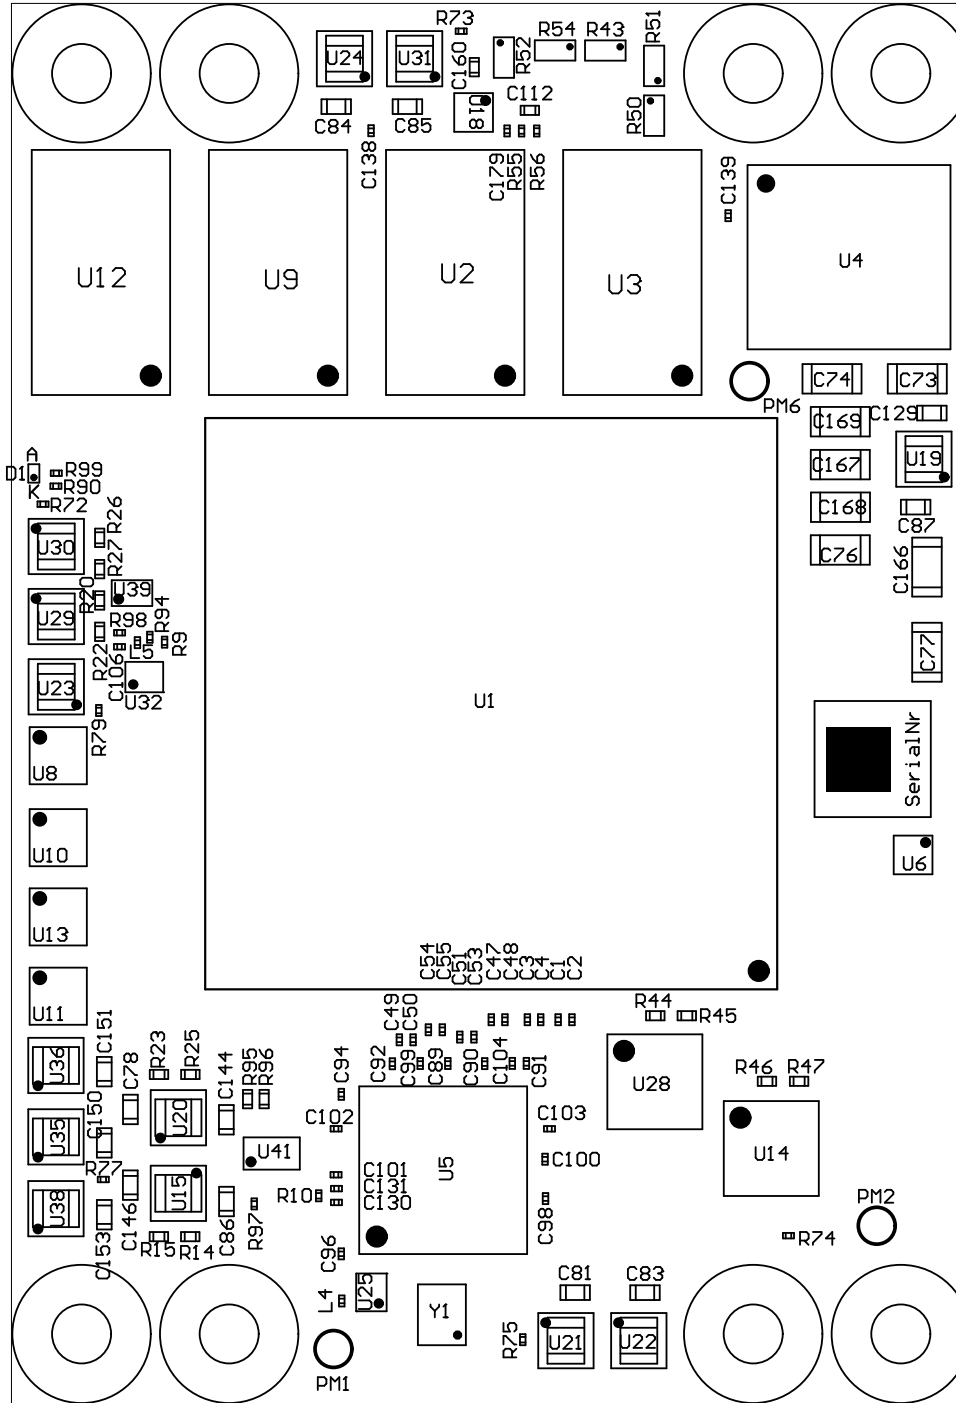

Top View

Variant name: TE0808-04-9BE21-L

Bottom View