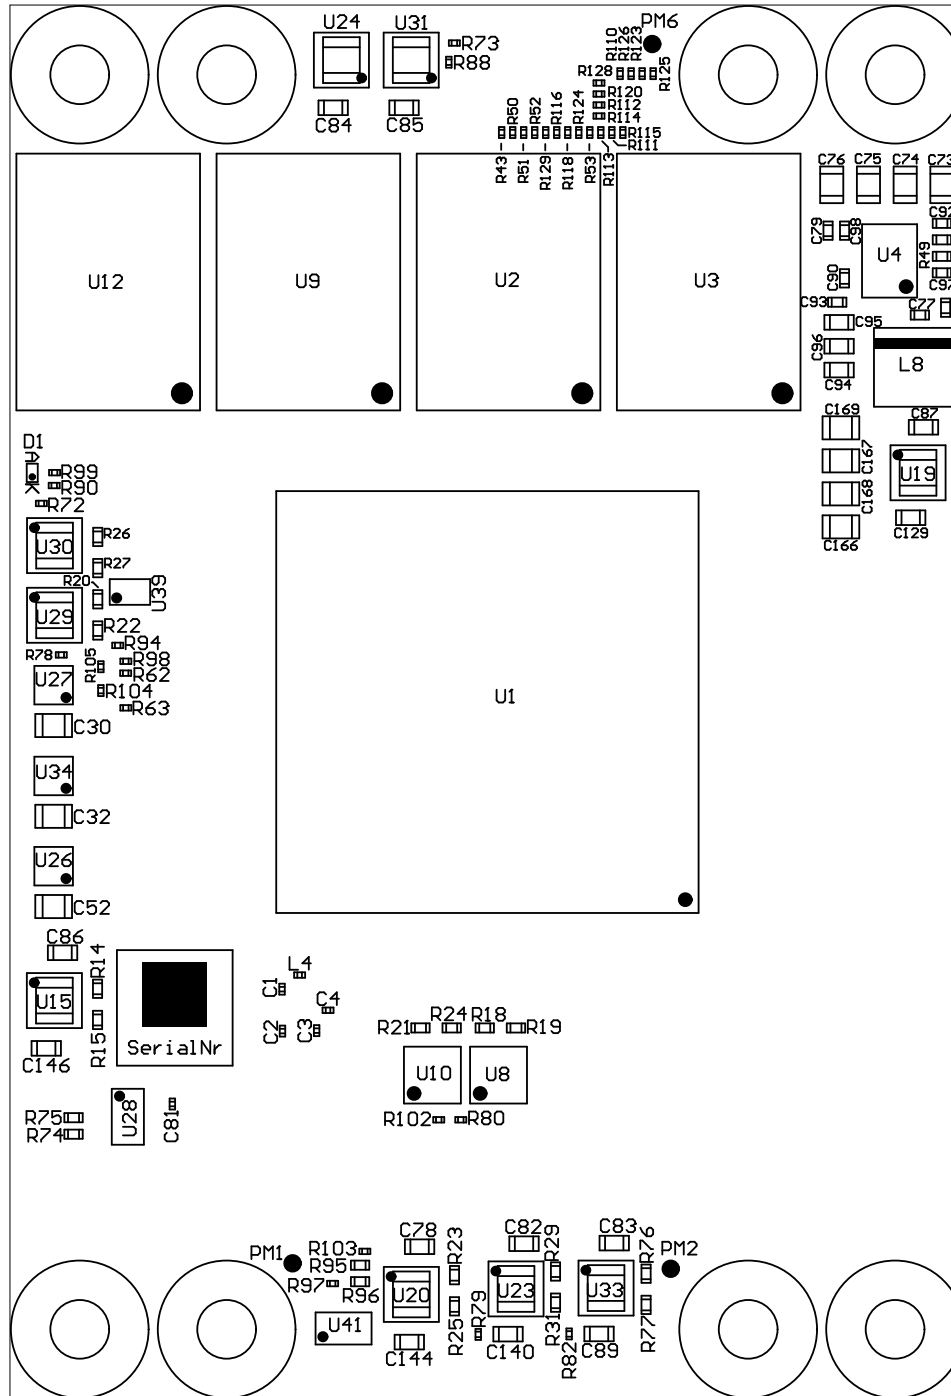

Top View

Low power FPG

UCCINT= 0.72U

Bottom View