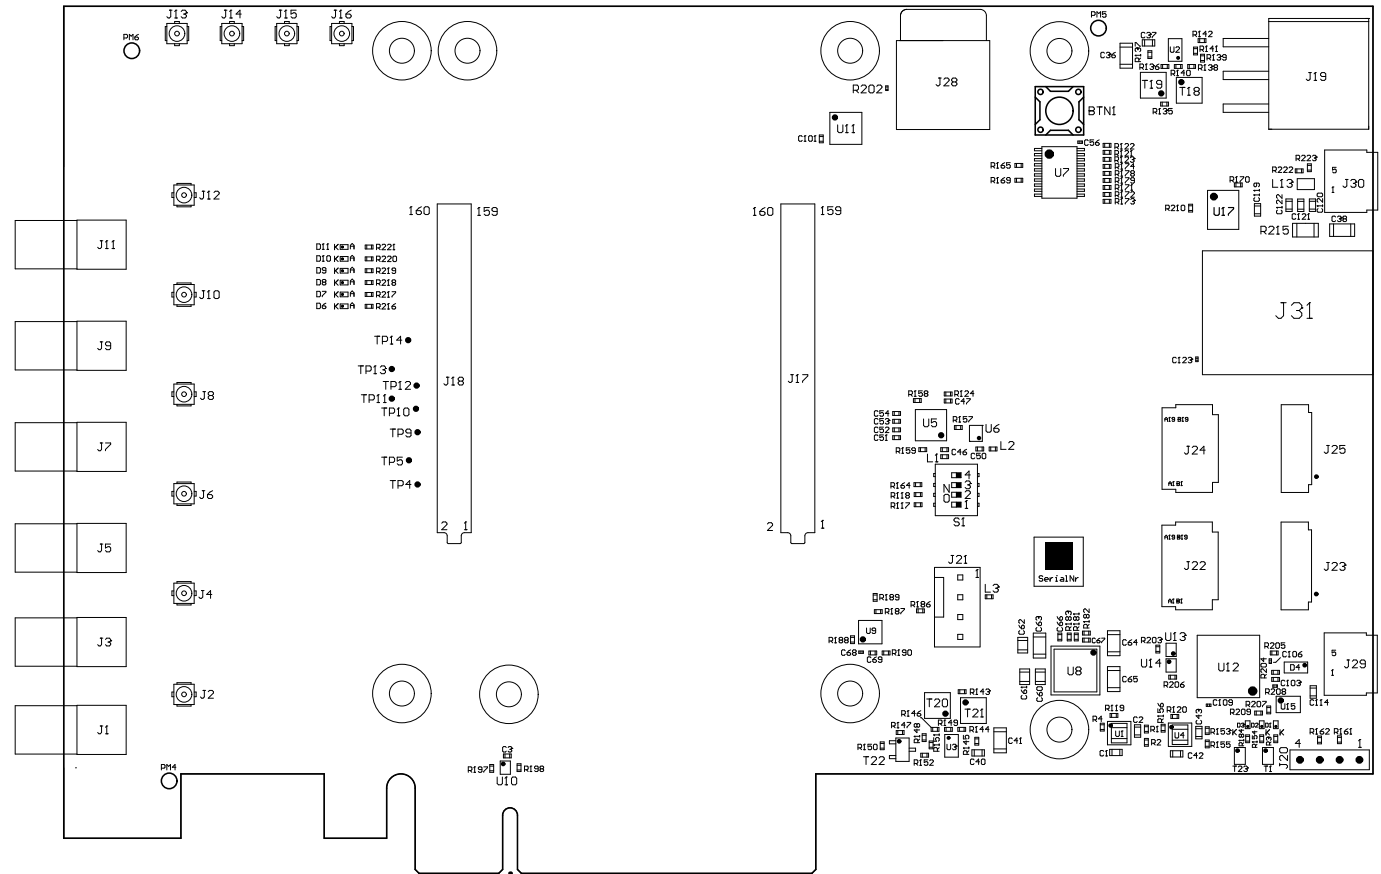

Variant name: TEB0835-01-Default

Top View

Variant name: TEB0835-01-Default
Bottom View

TEB0835-01

(all dimensions are in mm)

TEB0832-01

(all dimensions are in mm)

Bottom View
Variant name: TEB0832-01-Default