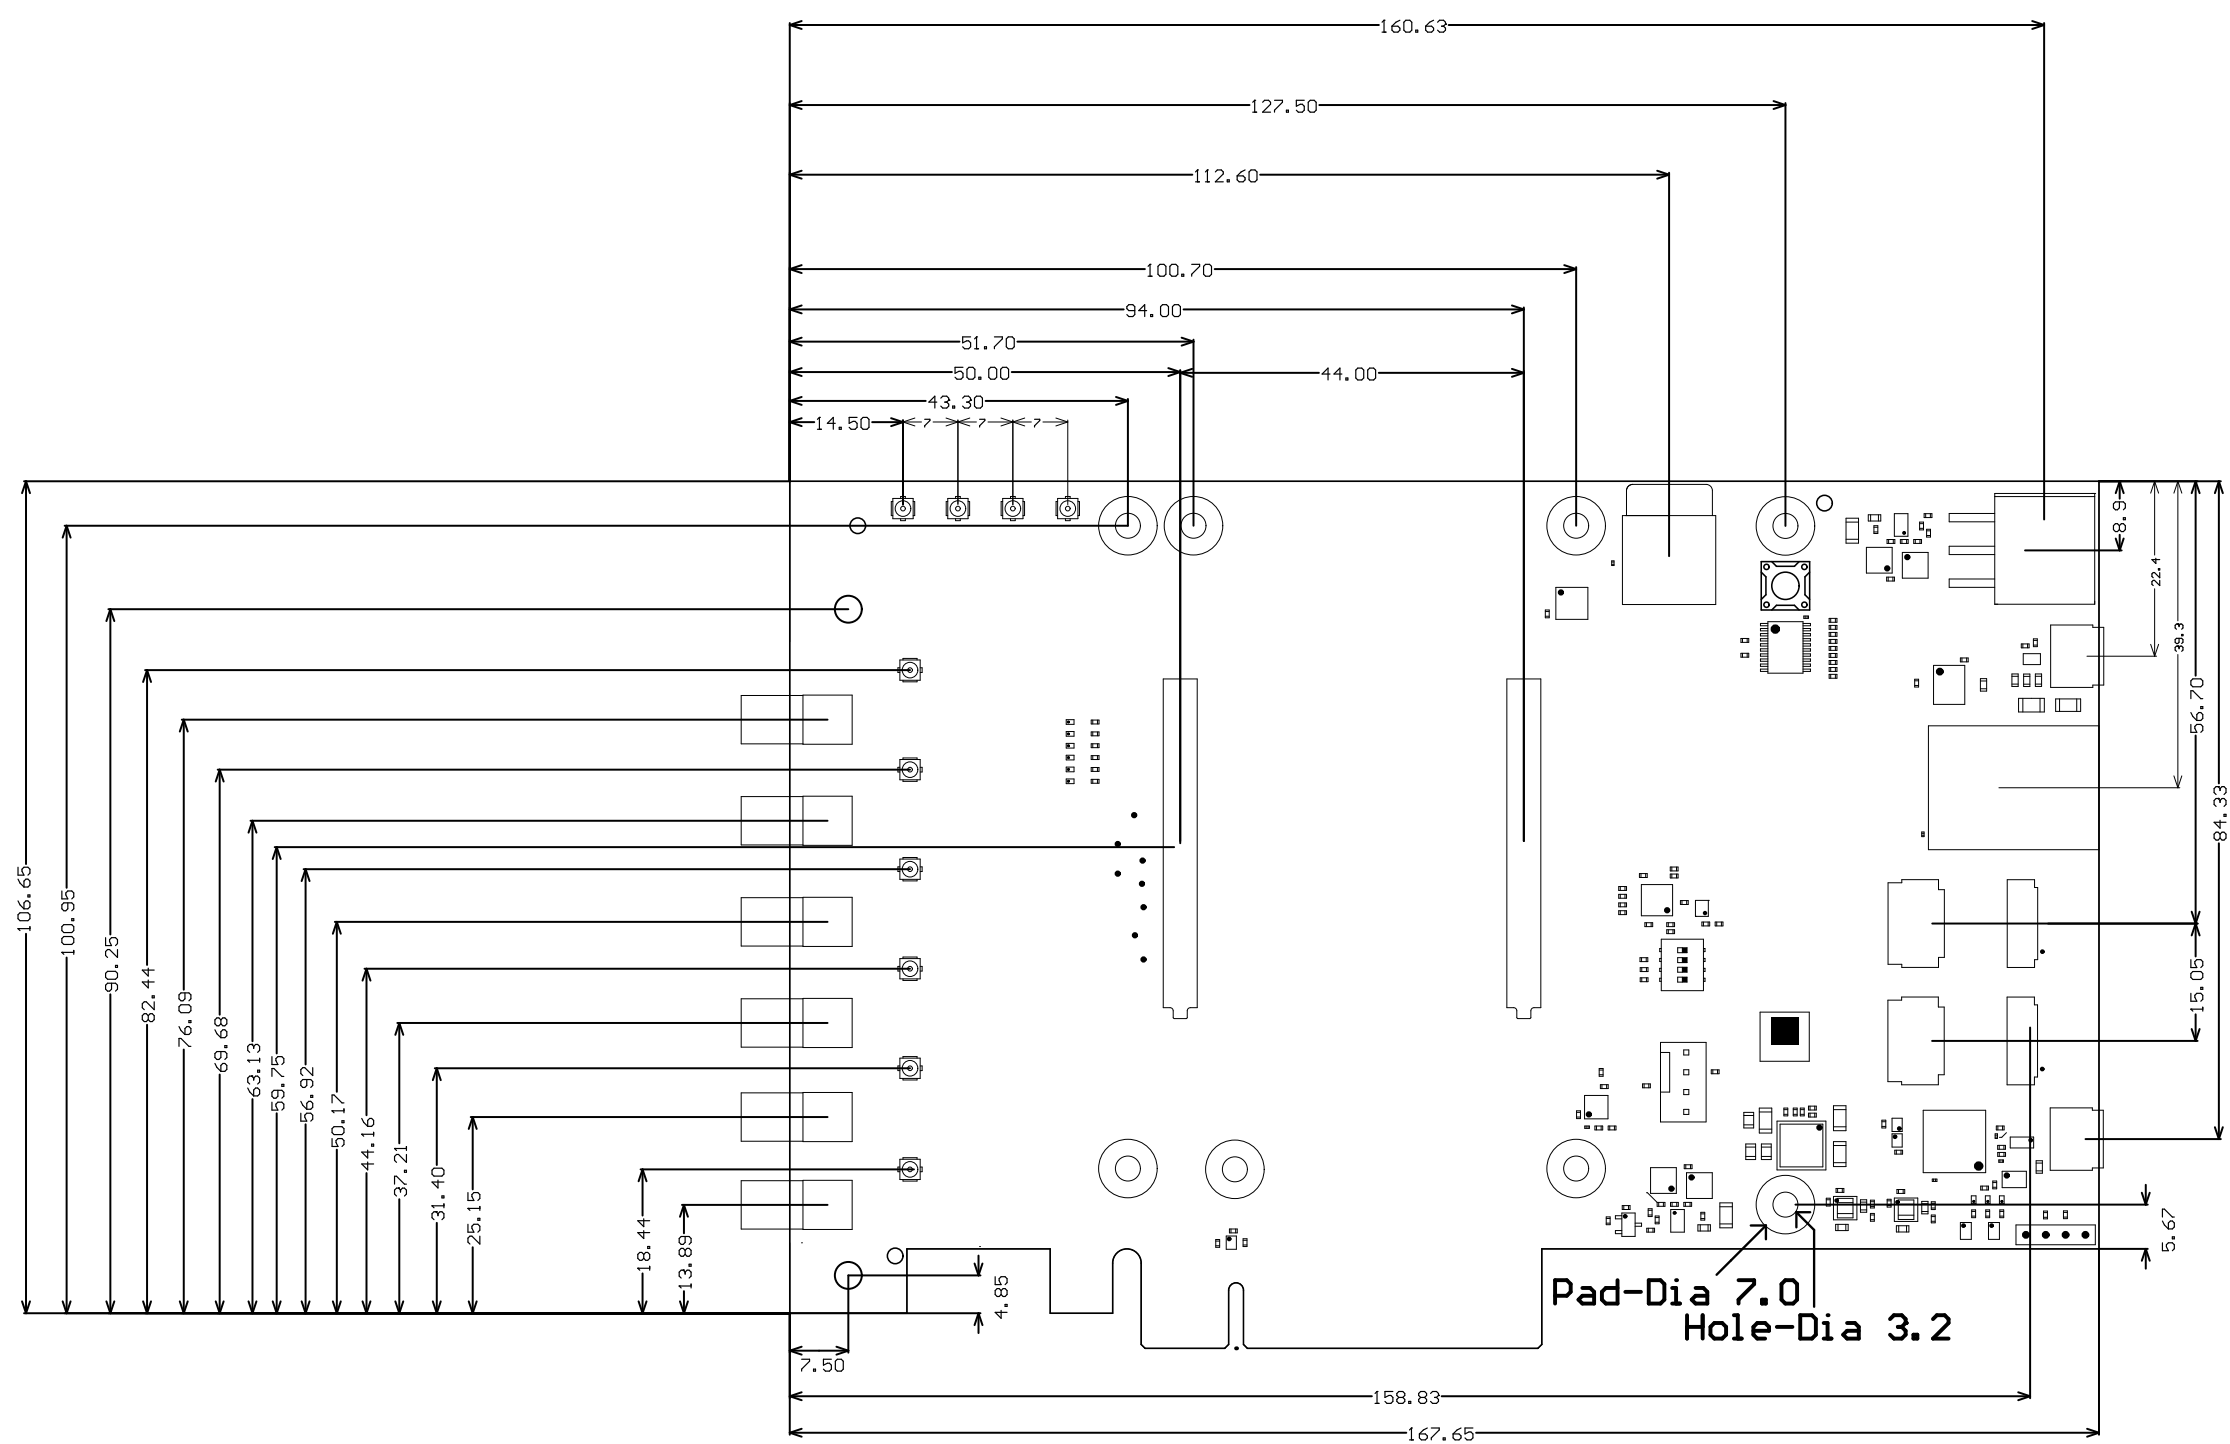

Variant name: TEB0835-01-Default

Top View

Variant name: TEB0835-01-Default
Bottom View

TEB0835-01

(all dimensions are in mm)

TEB0832-01

(all dimensions are in mm)

Bottom View
Variant name: TEB0832-01-Default