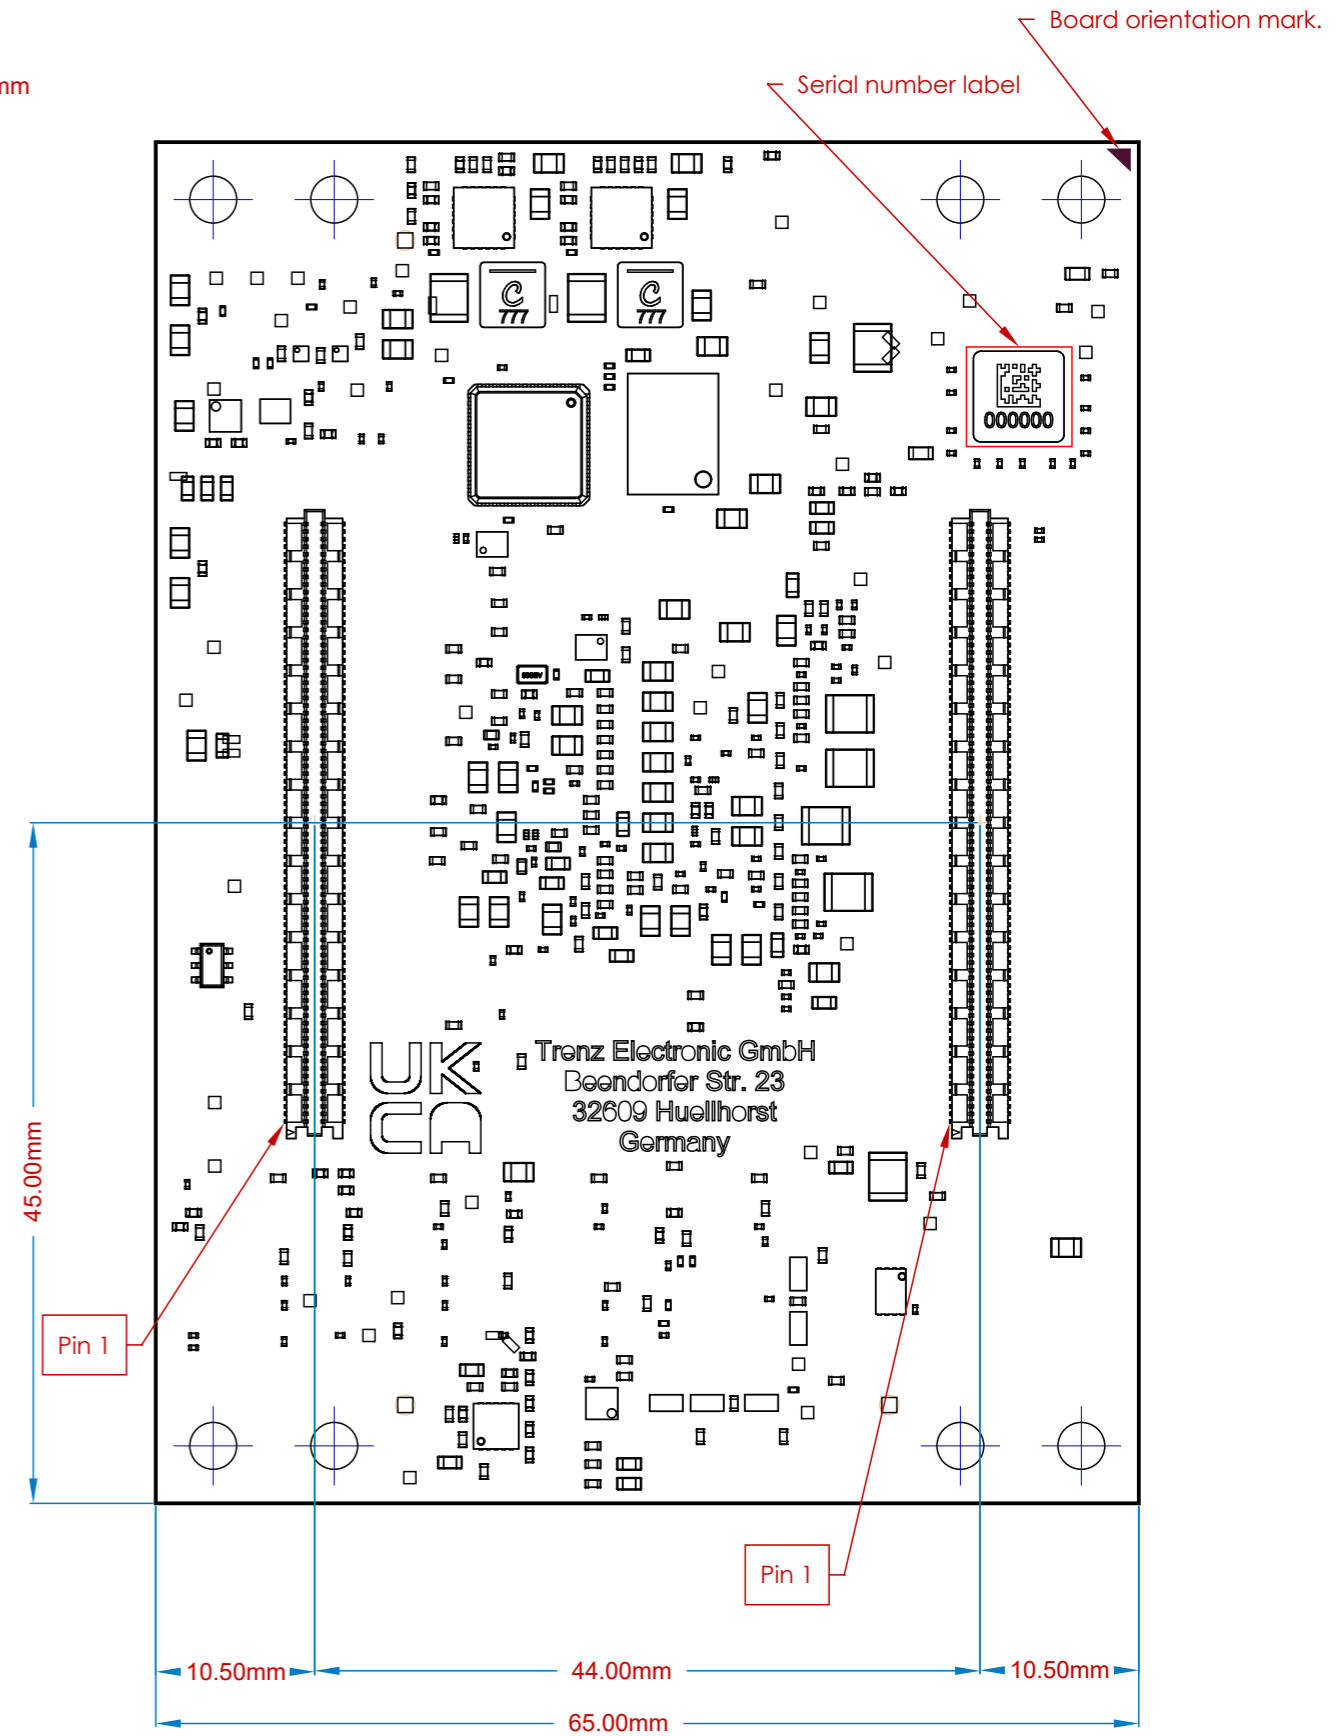

View from Top side (Scale 2:1)

View from Left side (Scale 2:1)

View from Bottom side (Scale 2:1)

	Title: Dimensions		
	A3	Number: TE0835 [No Variations]	Rev. 03
	Date: 2024-07-1	Copyright: Trenz Electronic GmbH	Page 1 of 1
	Filename: DIM_TE0835.PCBDwf		