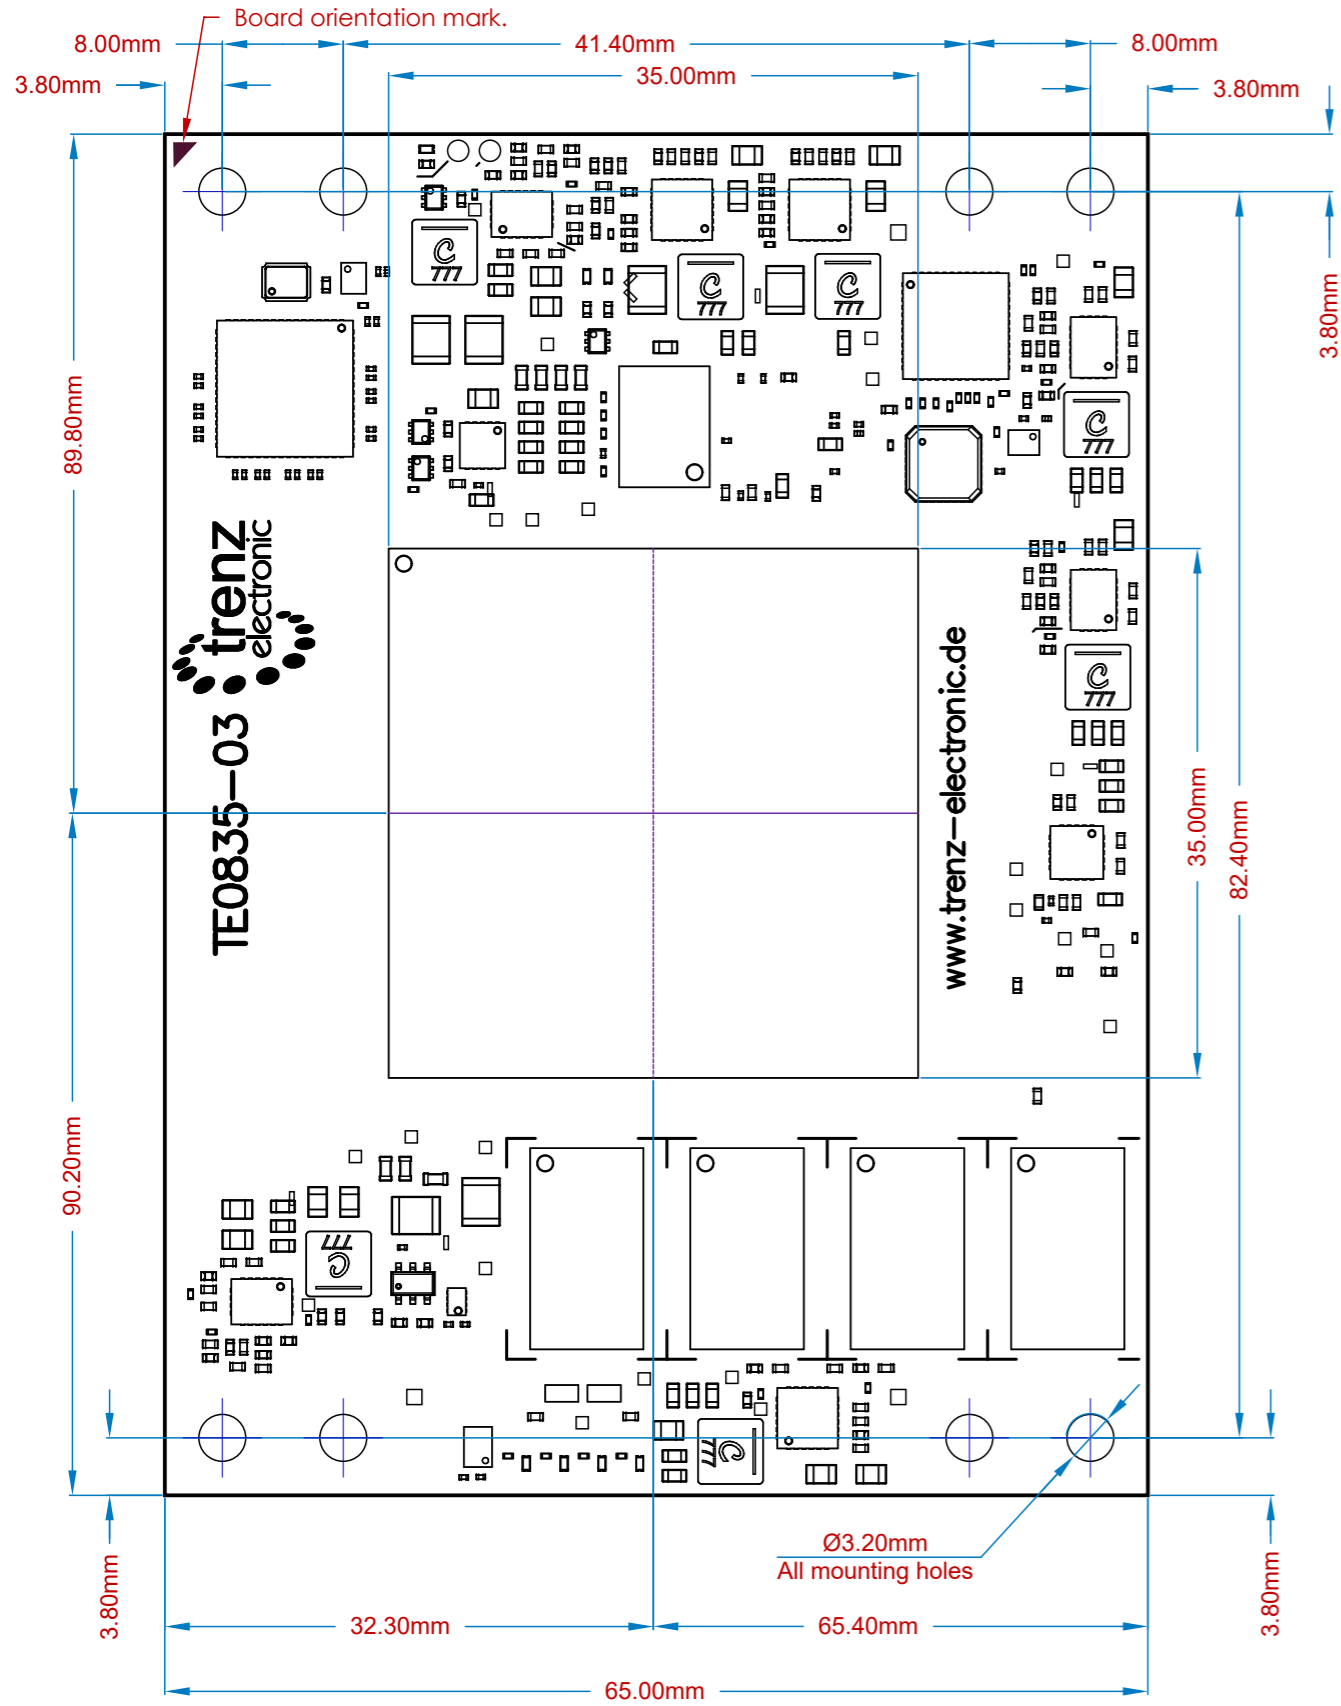

View from Top side (Scale 2:1)

View from Left side (Scale 2:1)

View from Bottom side (Scale 2:1)

	Title: Dimensions		
	A3	Number: TE0835 [No Variations]	Rev. 03
	Date: 2024-07-1	Copyright: Trenz Electronic GmbH	Page 1 of 1
	Filename: DIM_TE0835.PCBDwf		