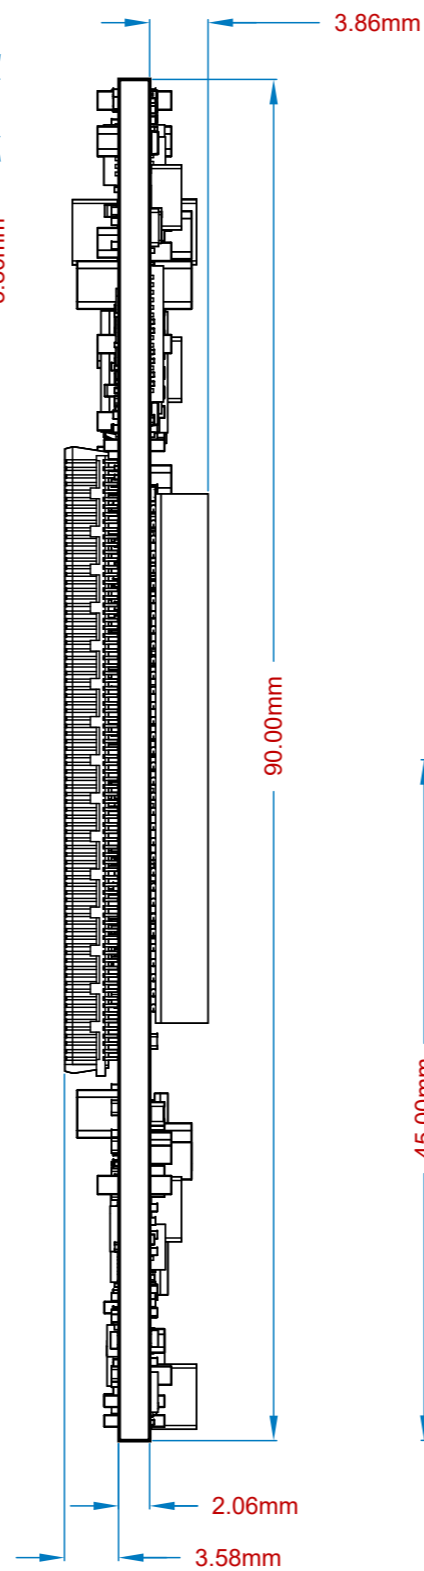

View from Top side (Scale 2:1)

View from Left side (Scale 2:1)

View from Bottom side (Scale 2:1)

	Title: Dimensions		
	A3	Number: TE0835 [No Variations]	Rev. 03
	Date: 2024-07-1	Copyright: Trenz Electronic GmbH	Page 1 of 1
	Filename: DIM_TE0835.PCBDwf		