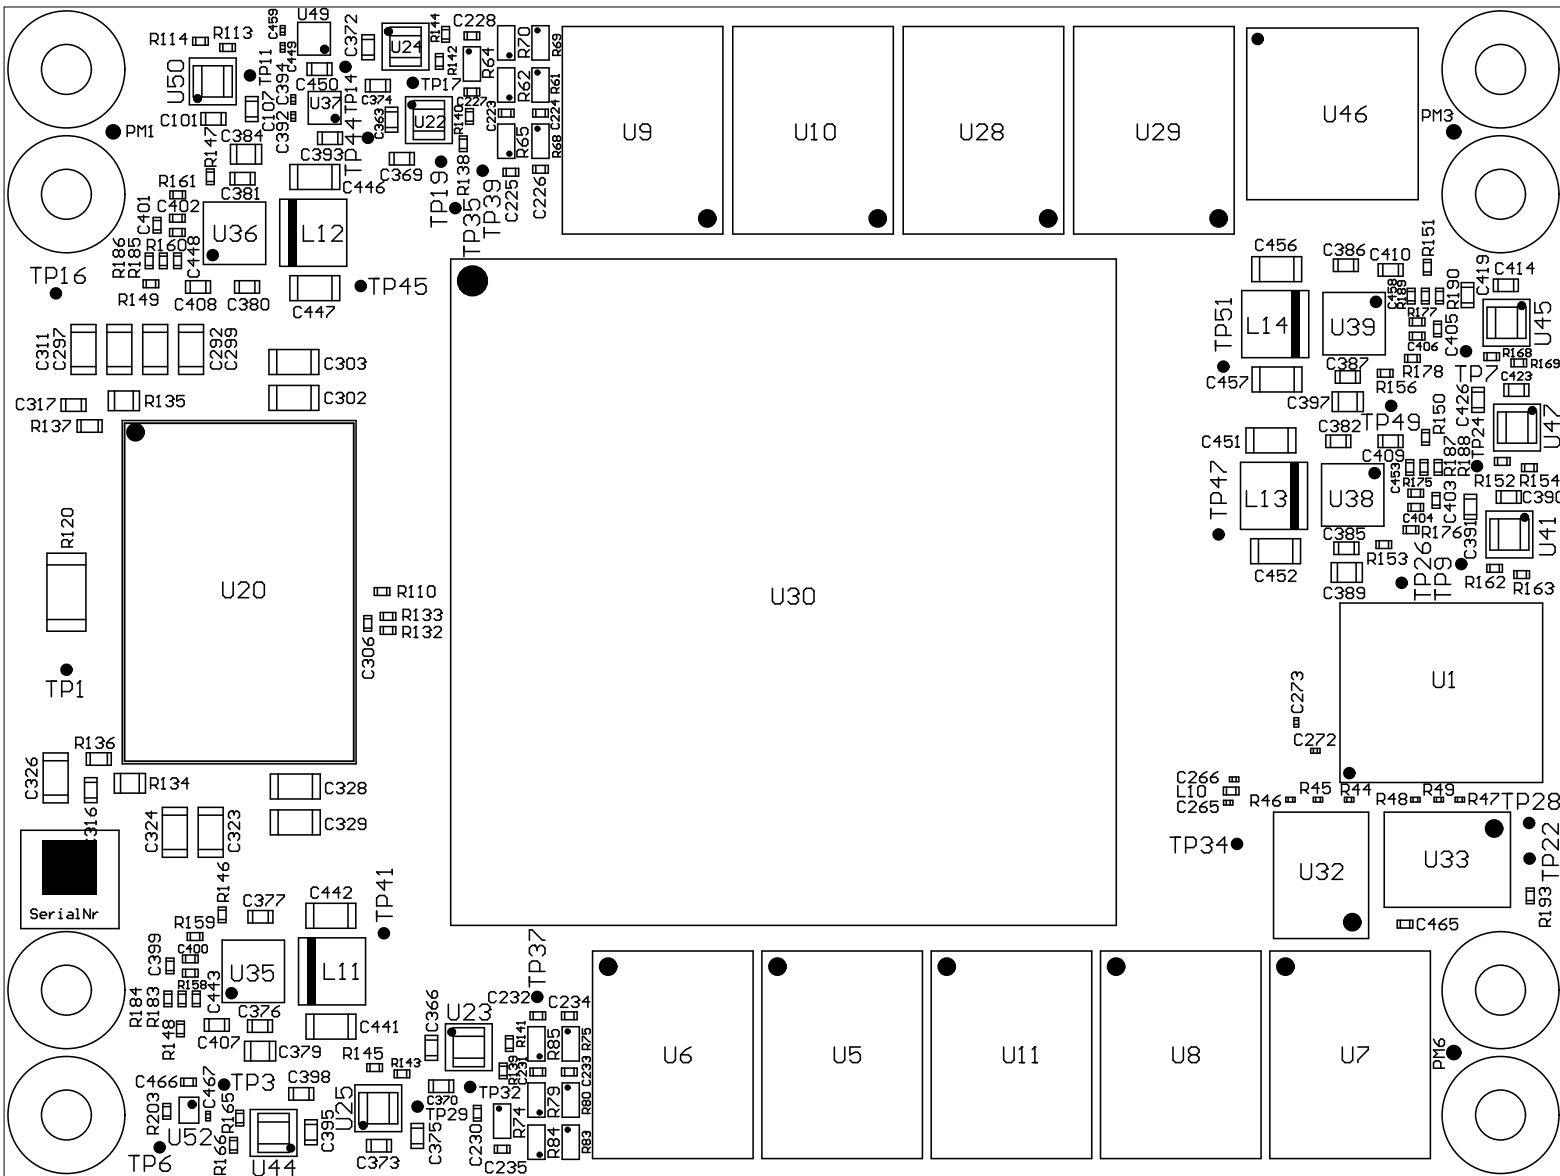

Variant name: TE0865-01-DGE43MA

Top View

Variant name: TE0865-01-DGE43MA

Bottom View