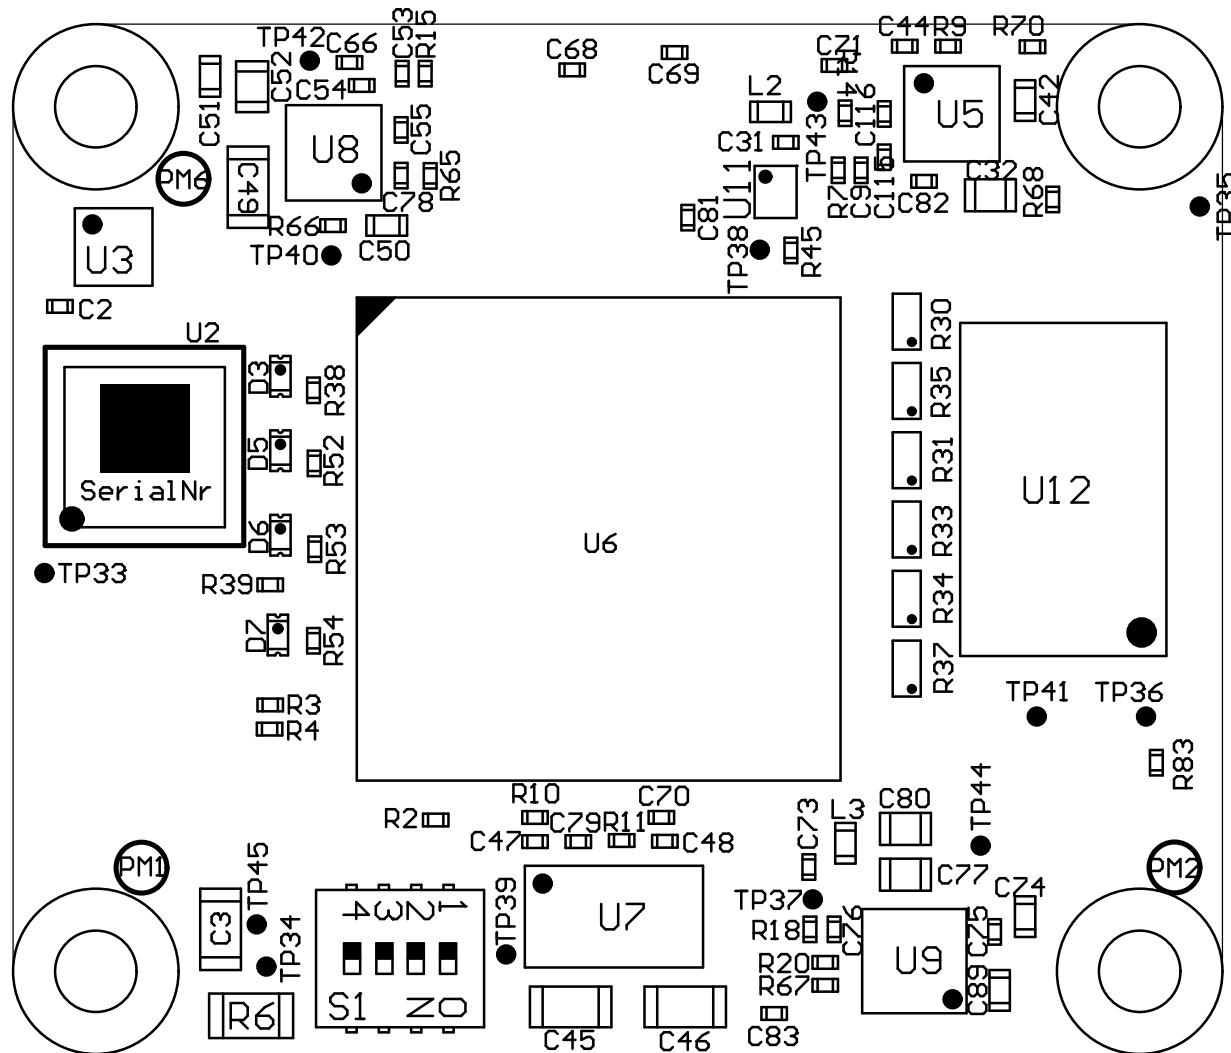

Variant name: TE0630-02B-DWS

# Top View

Variant name: TE0630-02B-DWS

# Bottom View

- R100 R101
- R98 R99
- R96 R97
- R94 R95

- C101 C20
- C22 C23 C28
- C19 C27 C25 C24
- C18 C21 C16 C17 C29
- R77 R64