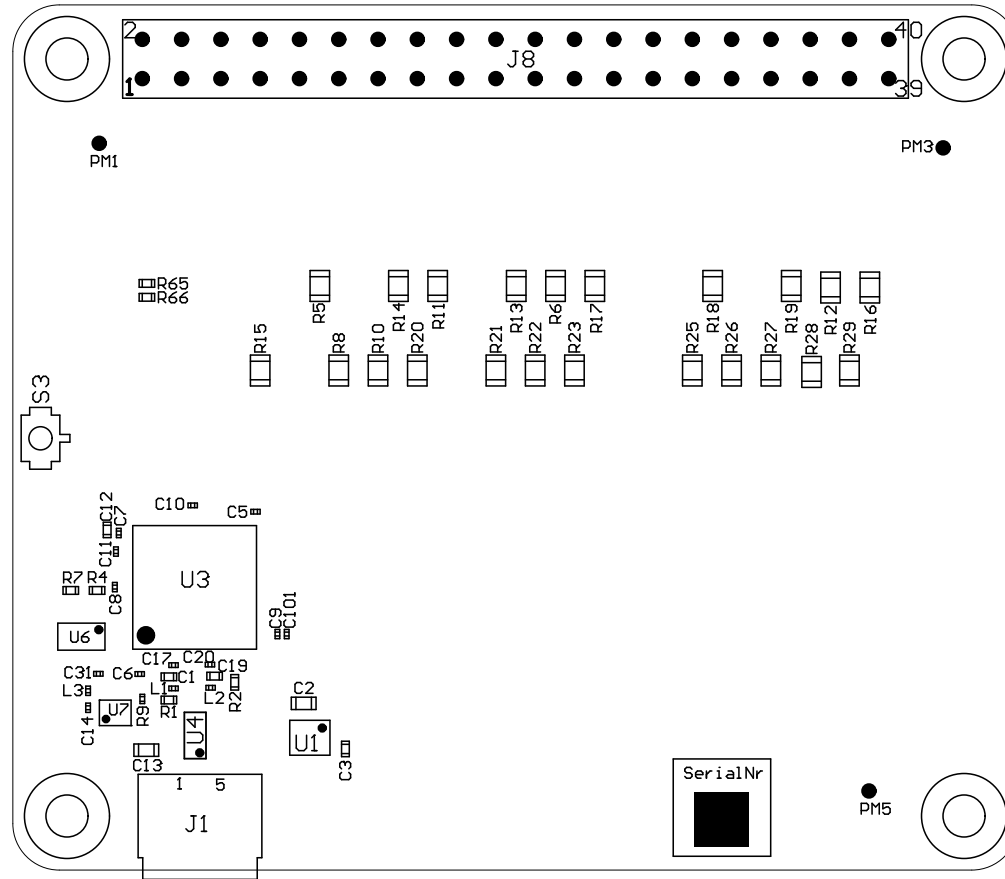

Top View

Variant name: TE0889-03-Default

Bottom View

Bottom View