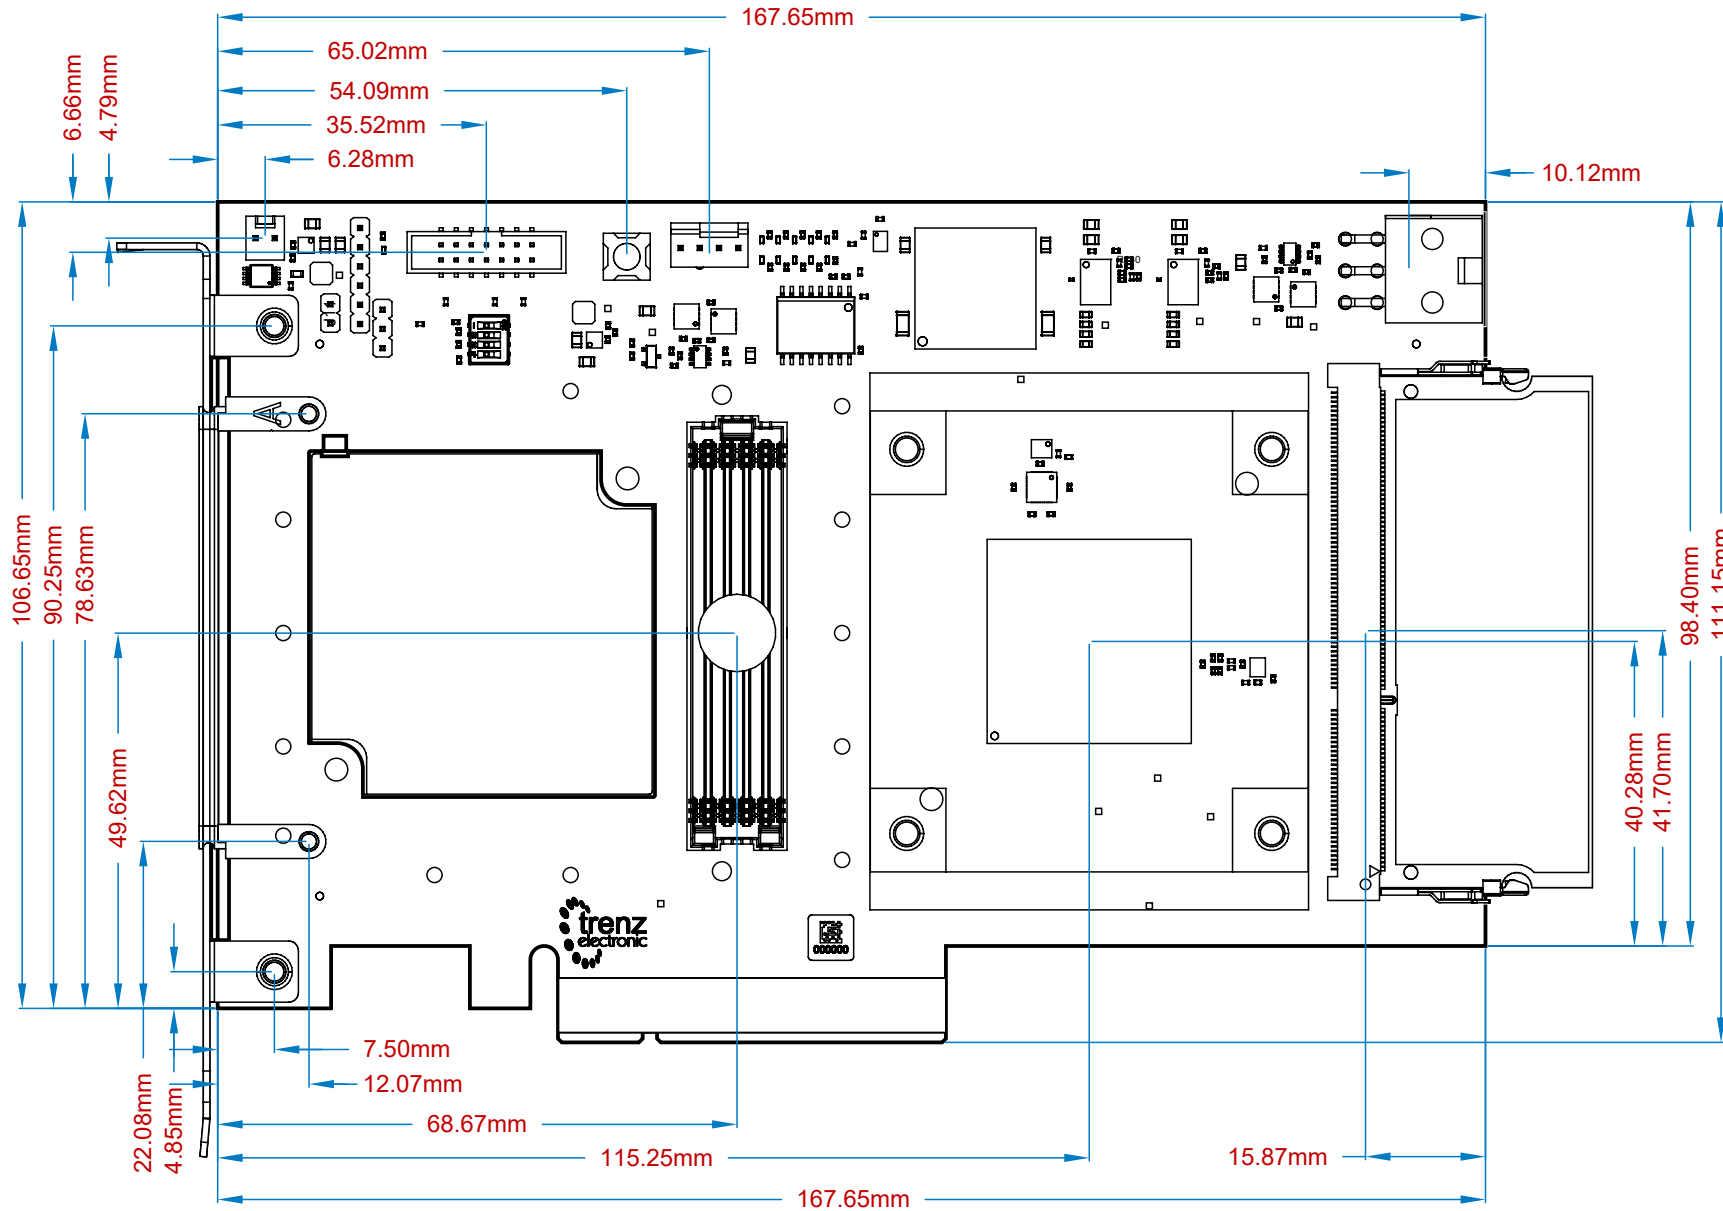

View from Top side (Scale 1:1)

View from Right side (Scale 1:1)

Title:		Dimensions	
A4	Number:	TEF1001 [No Variations]	Rev. 03
Date: 08.10.2024	Copyright: Trenz Electronic GmbH	Page 1 of 2	
Filename: DIM-TEF1001.PCBDwf			

View from Bottom side (Scale 1:1)

		Title: Dimensions	
		A4	Nummer: TEF1001 [No Variations]
Date: 08.10.2024		Copyright: Trenz Electronic GmbH	
Filename: DIM-TEF1001.PCBDwf		Page 2 of 2	