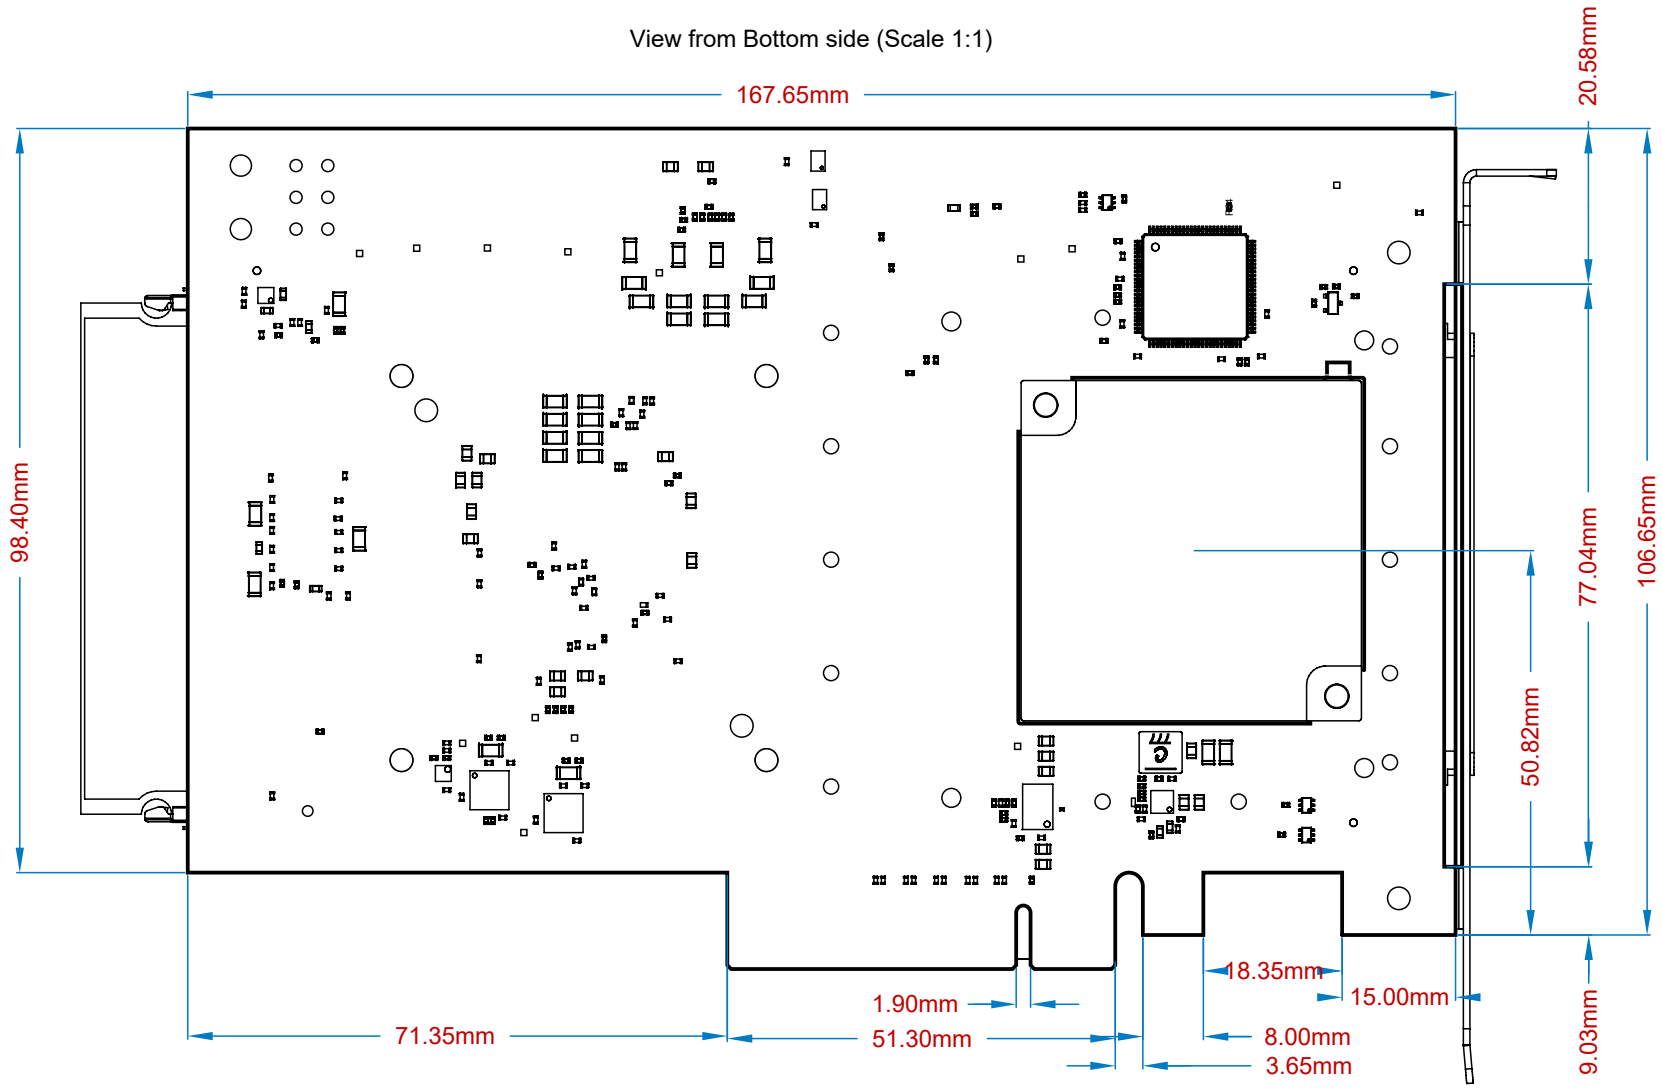

View from Top side (Scale 1:1)

View from Right side (Scale 1:1)

Title:		Dimensions	
A4	Number:	TEF1001 [No Variations]	Rev. 03
Date: 08.10.2024	Copyright: Trenz Electronic GmbH	Page 1 of 2	
Filename: DIM-TEF1001.PCBDwf			

View from Bottom side (Scale 1:1)

		Title: Dimensions	
		A4	Nummer: TEF1001 [No Variations]
Date: 08.10.2024		Copyright: Trenz Electronic GmbH	
Filename: DIM-TEF1001.PCBDwf		Page 2 of 2	