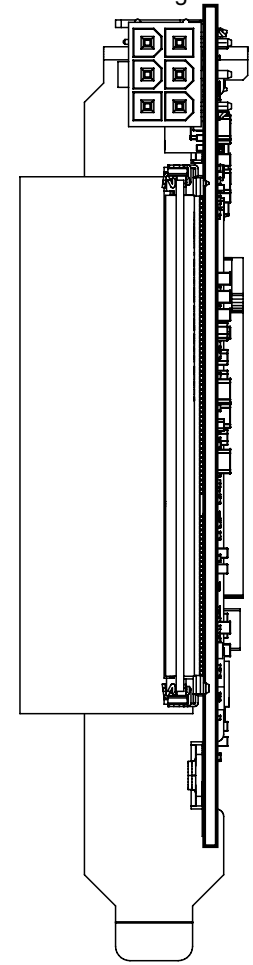

View from Top side (Scale 1:1)

View from Right side (Scale 1:1)

Title:		Dimensions	
A4	Number:	TEF1001 [No Variations]	Rev. 03
Date: 08.10.2024	Copyright: Trenz Electronic GmbH	Page 1 of 2	
Filename: DIM-TEF1001.PCBDwf			

View from Bottom side (Scale 1:1)

		Title: Dimensions	
		A4	Nummer: TEF1001 [No Variations]
Date: 08.10.2024		Copyright: Trenz Electronic GmbH	
Filename: DIM-TEF1001.PCBDwf		Page 2 of 2	